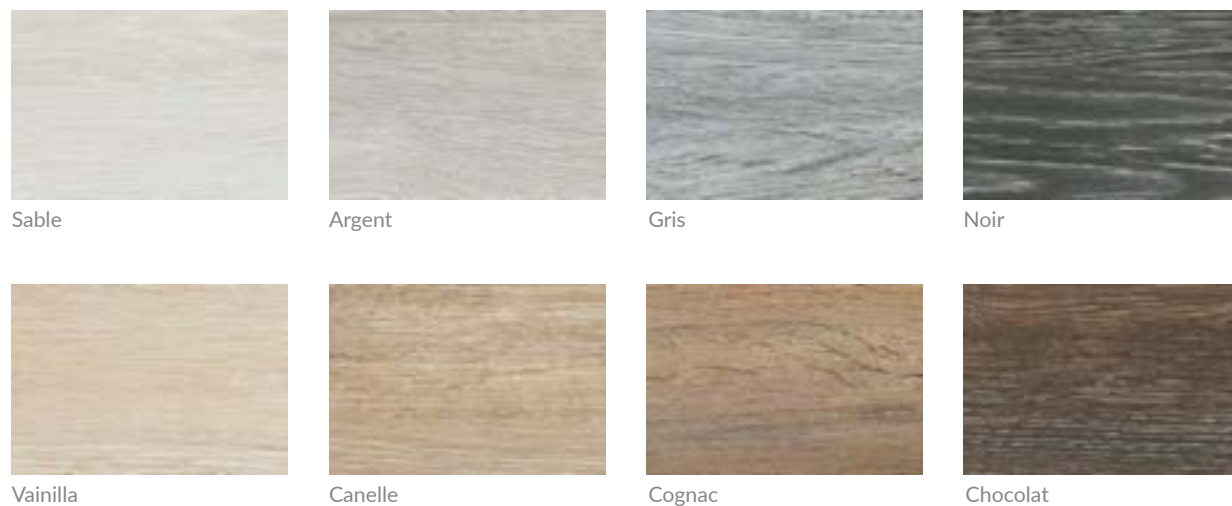

DISTRICT

Rectified Porcelain Tiles

20x120 cm.
7,9"x47,2"

15x90 cm.
5,9"x35,4"

10x60 cm.
3,9"x23,6"

8x44,2 cm.
3,1"x17,4"

8x40 cm.
3,1"x15,7"

8x33 cm.
3,1"x13"

Different graphics randomly packaged

Also Available in 30x120 cm. 20mm Thickness

Available Sizes	Pz/bx	Sqm/bx	Kg/bx	Bx/Pallet	Sqm/Pallet	Kg/Pallet	Thickness
8x33 cm_3,1"x13"	48pz	1,26	19,09	48	60,48	916	RT
8x40 cm_3,1"x15,7"	30pz	0,96	17,50	65bx	62,40	1.087	RT
8x44,2 cm_3,1"x17,4"	24pz	0,85	15,80	64bx	54,40	1.011	RT
10x60 cm_3,9"x23,6"	17pz	1,02	21,70	56bx	57,12	1.215	RT
15x90 cm_5,9"x35,4"	8pz	1,08	22,80	50bx	64,80	1.397	RT
20x120 cm_7,9"x47,2"	6pz	1,44	37,47	44bx	64,80	1.397	RT
30x120 cm_11,8"x47,2"	2pz	0,72	37,16	30bx	21,60	1.114	20mm