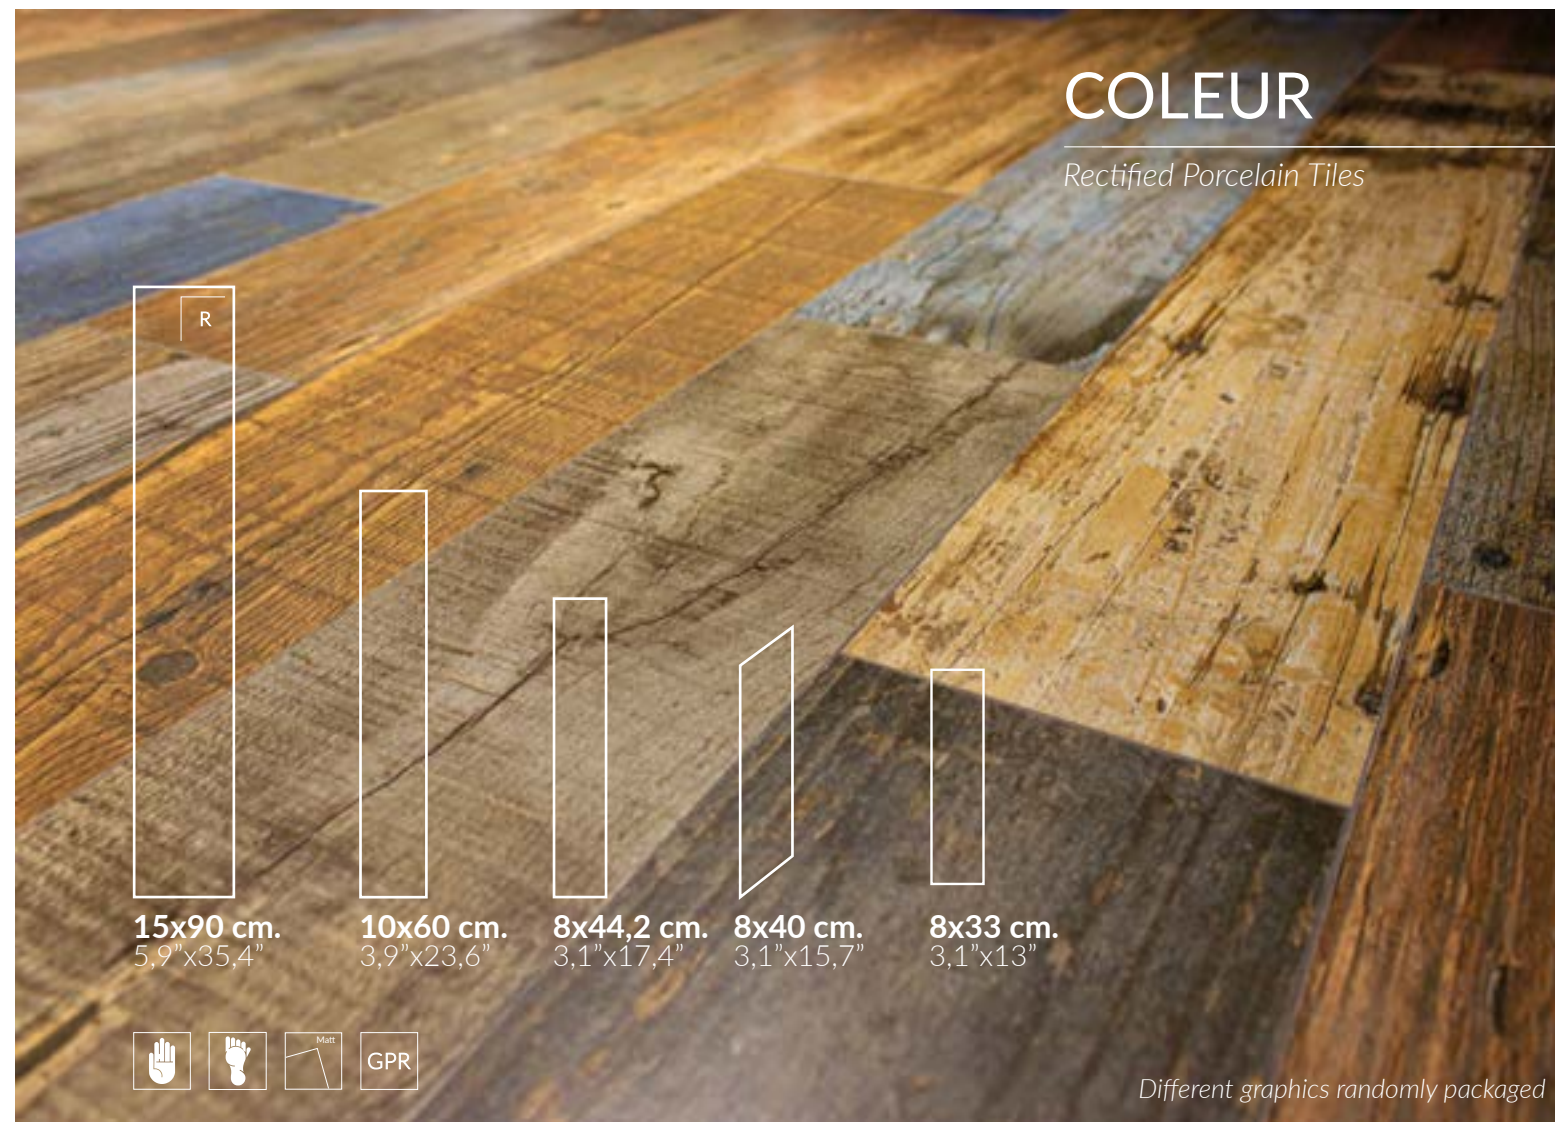

Coleur 15x90cm_5.9"x35.4"