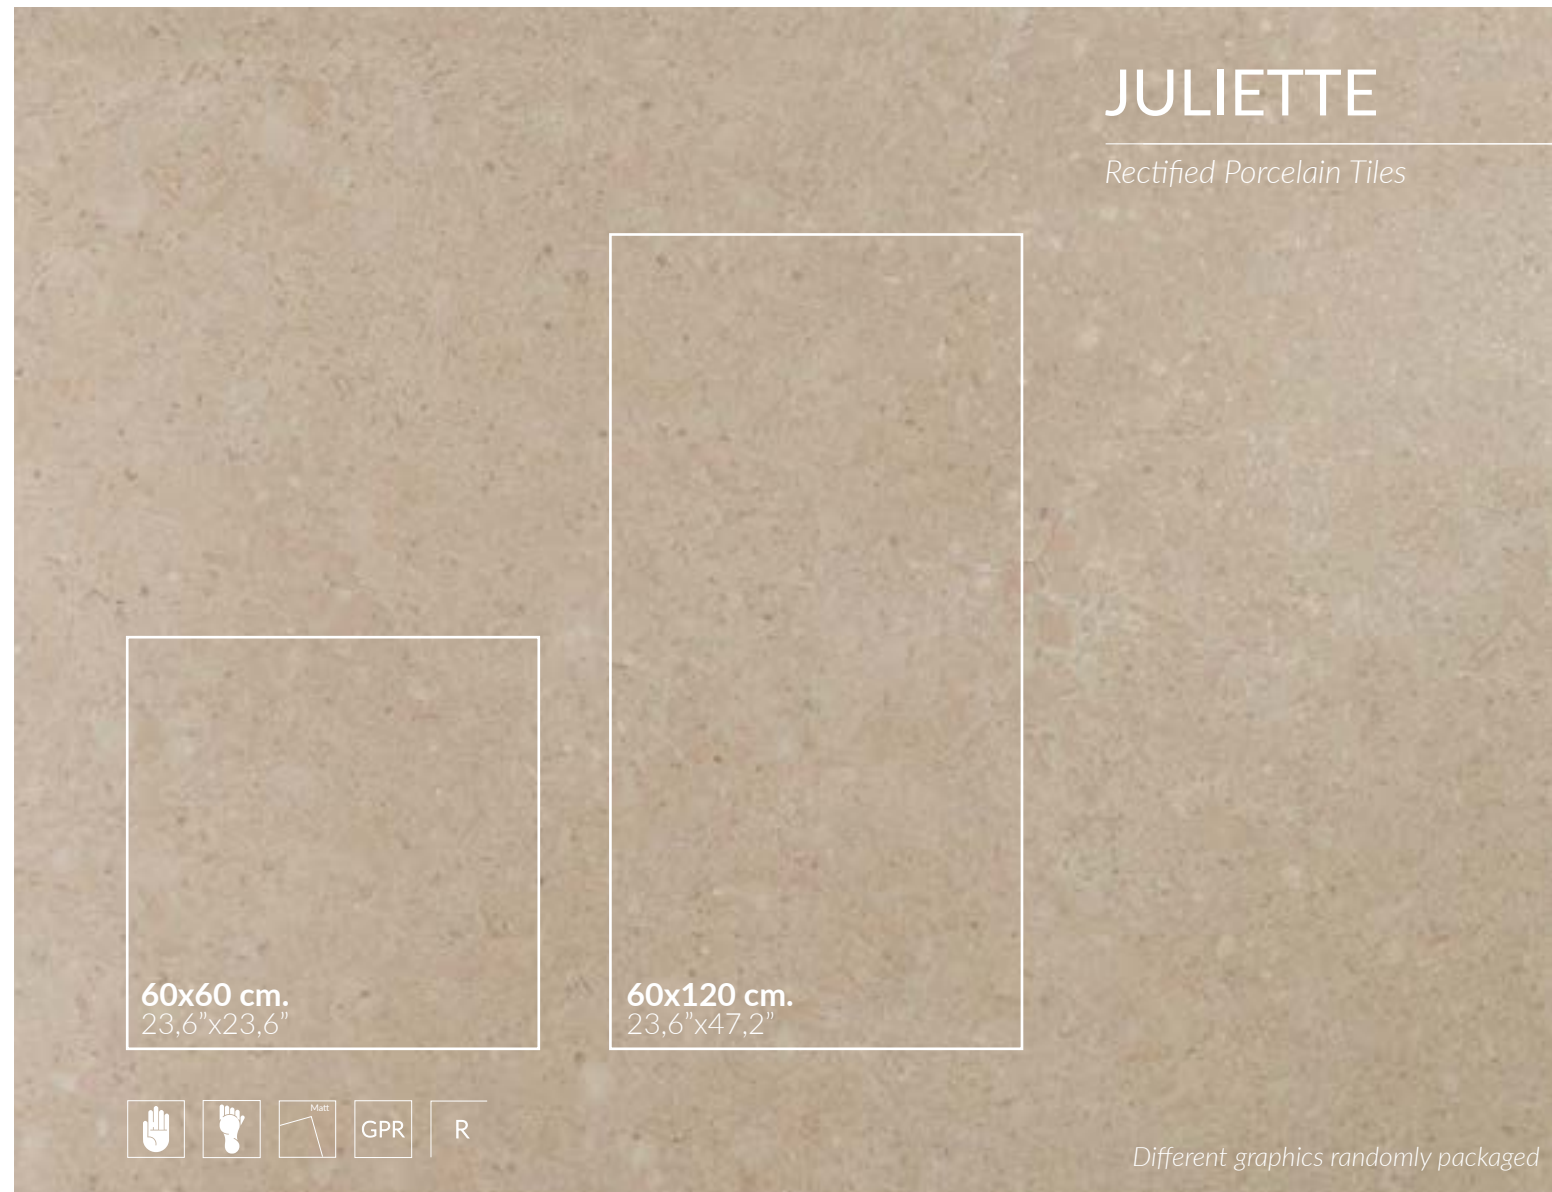

Bone   Taupe   Gris   Antracita

_Also Available in 60x60 cm, 45x90 cm, 60x90 cm, 90x90 cm & 60x120 cm._20mm Thickness

Available Sizes	Pz/bx	Sqm/bx	Kg/bx	Bx/Pallet	Sqm/Pallet	Kg/Pallet	Thickness
60x60 cm._23,6"x23,6"	4pz	1,44	31,00	36bx	51,84	1.139	RT
60x120 cm._23,6"x47,2"	2pz	1,44	37,05	32bx	46,08	1.185	RT