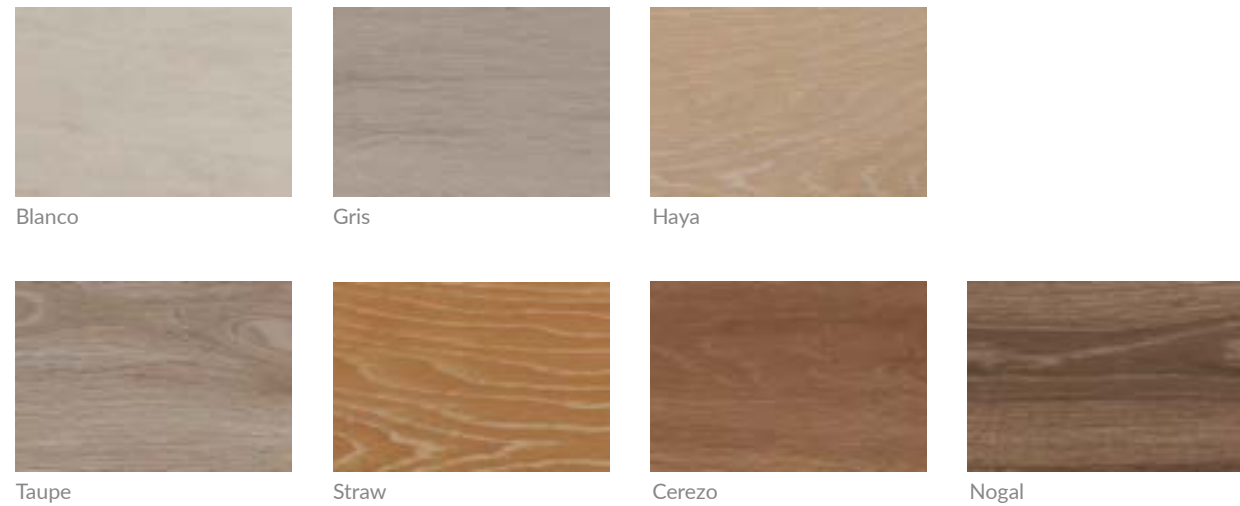

ORINOCO

Rectified Porcelain Tiles

Different graphics randomly packaged

Also Available in 30x120 cm. 20mm Thickness

Available Sizes	Pz/bx	Sqm/bx	Kg/bx	Bx/Pallet	Sqm/Pallet	Kg/Pallet	Thickness
8x33 cm_3,1"x13"	48pz	1,26	19,09	48	60,48	916	RT
8x40 cm_3,1"x15,7"	30pz	0,96	17,50	65bx	62,40	1.087	RT
8x44,2 cm_3,1"x17,4"	24pz	0,85	15,80	64bx	54,40	1.011	RT
10x60 cm_3,9"x23,6"	17pz	1,02	21,70	56bx	57,12	1.215	RT
15x90 cm_5,9"x35,4"	8pz	1,08	22,80	50bx	64,80	1.397	RT
20x120 cm_7,9"x47,2"	6pz	1,44	37,47	44bx	64,80	1.397	RT
30x120 cm_11,8"x47,2"	2pz	0,72	37,16	30bx	21,60	1.114	20mm