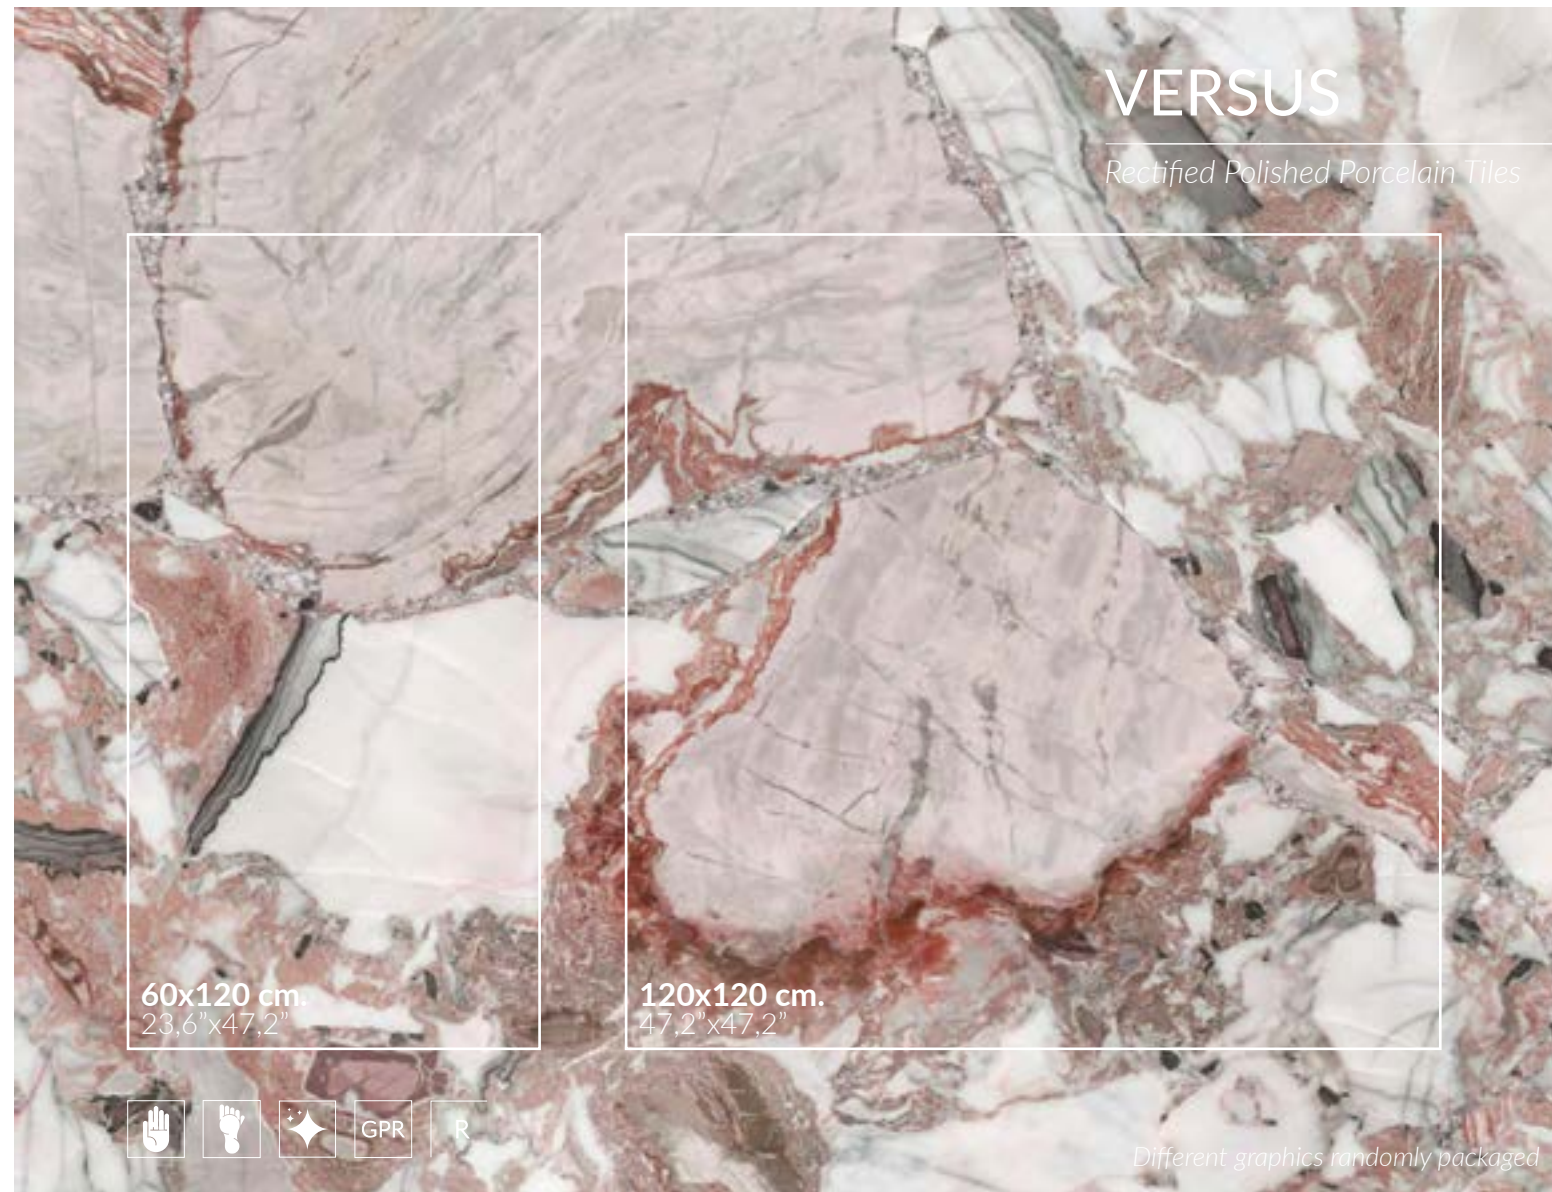

Statuario 60x120cm\_23,6"x47,2"

Blue

Green

Pink

Brown

Special Pieces

Net 7x7cm\_2,8"x2,8"

Net 5x5 cm\_2"x2"