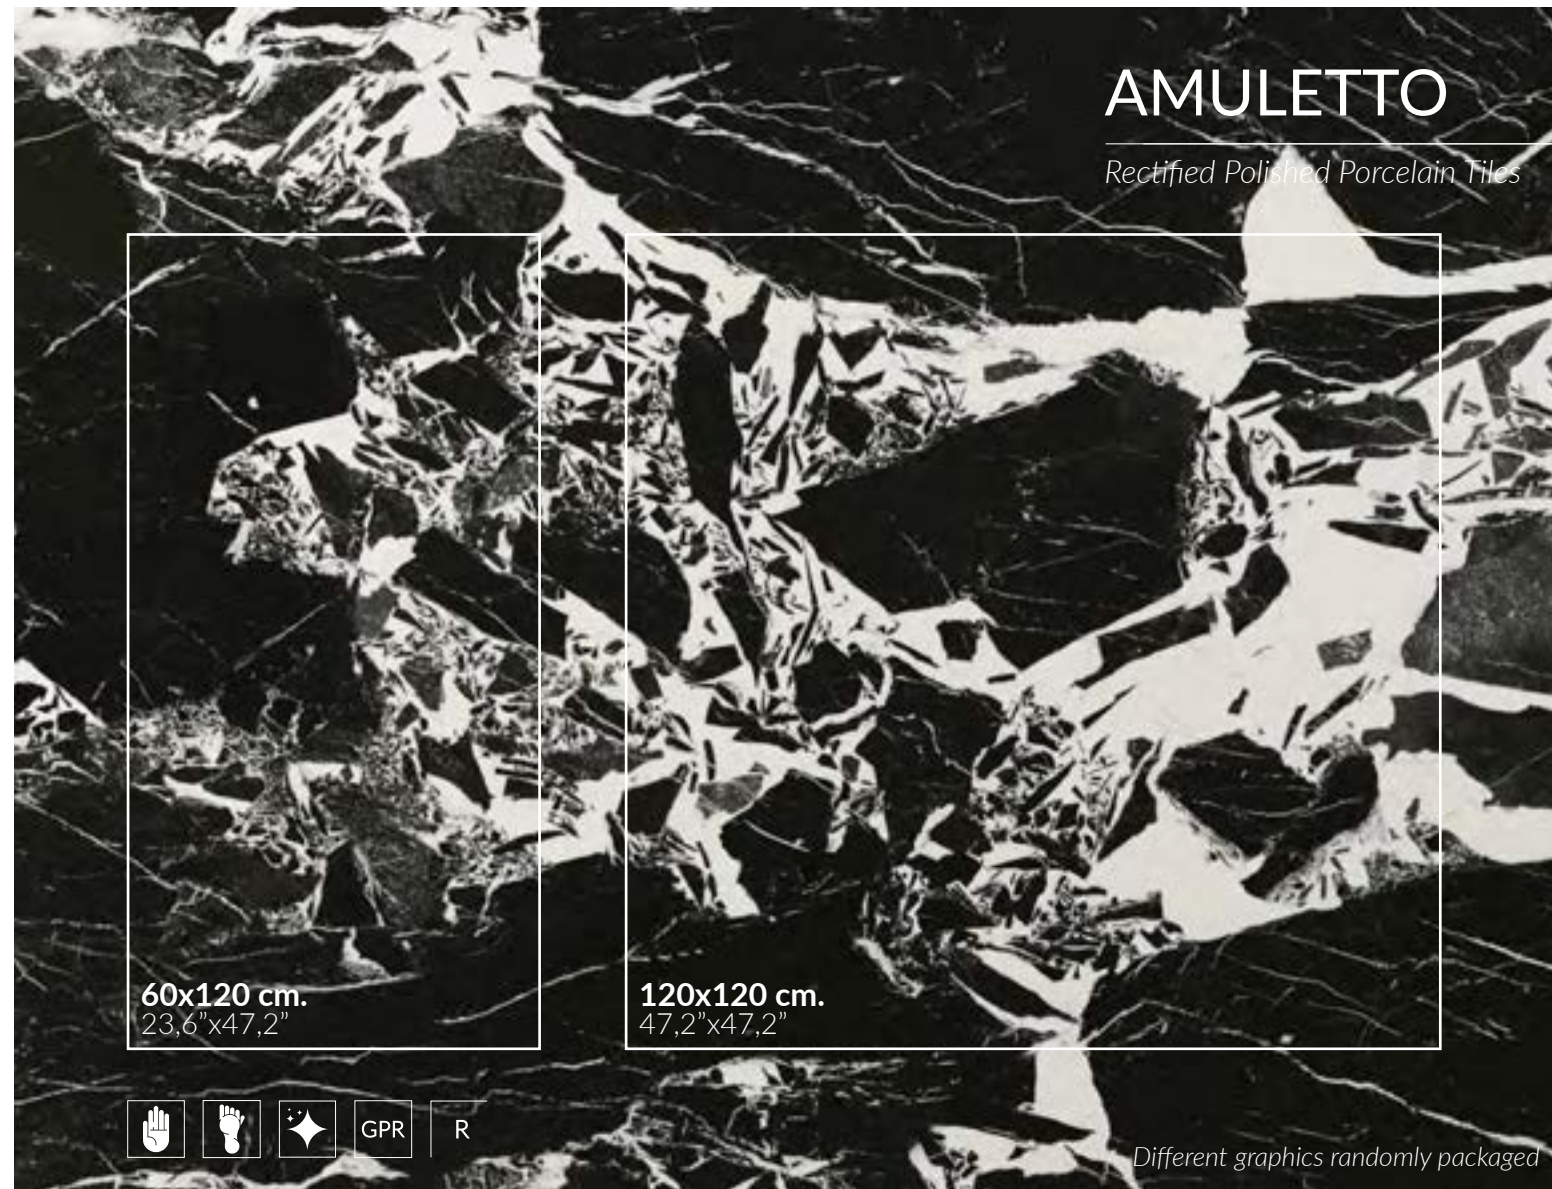

# AMAZONIA

Rectified Polished Porcelain Tiles

Amazonia Green 120x120cm\_47,2"x47,2" & 60x120cm\_23,6"x47,2", Palace White 60x120cm\_23,6"x47,2"

Amazonia Pink 120x120cm\_47,2"x47,2" & Picasso 60x120cm\_23,6"x47,2"