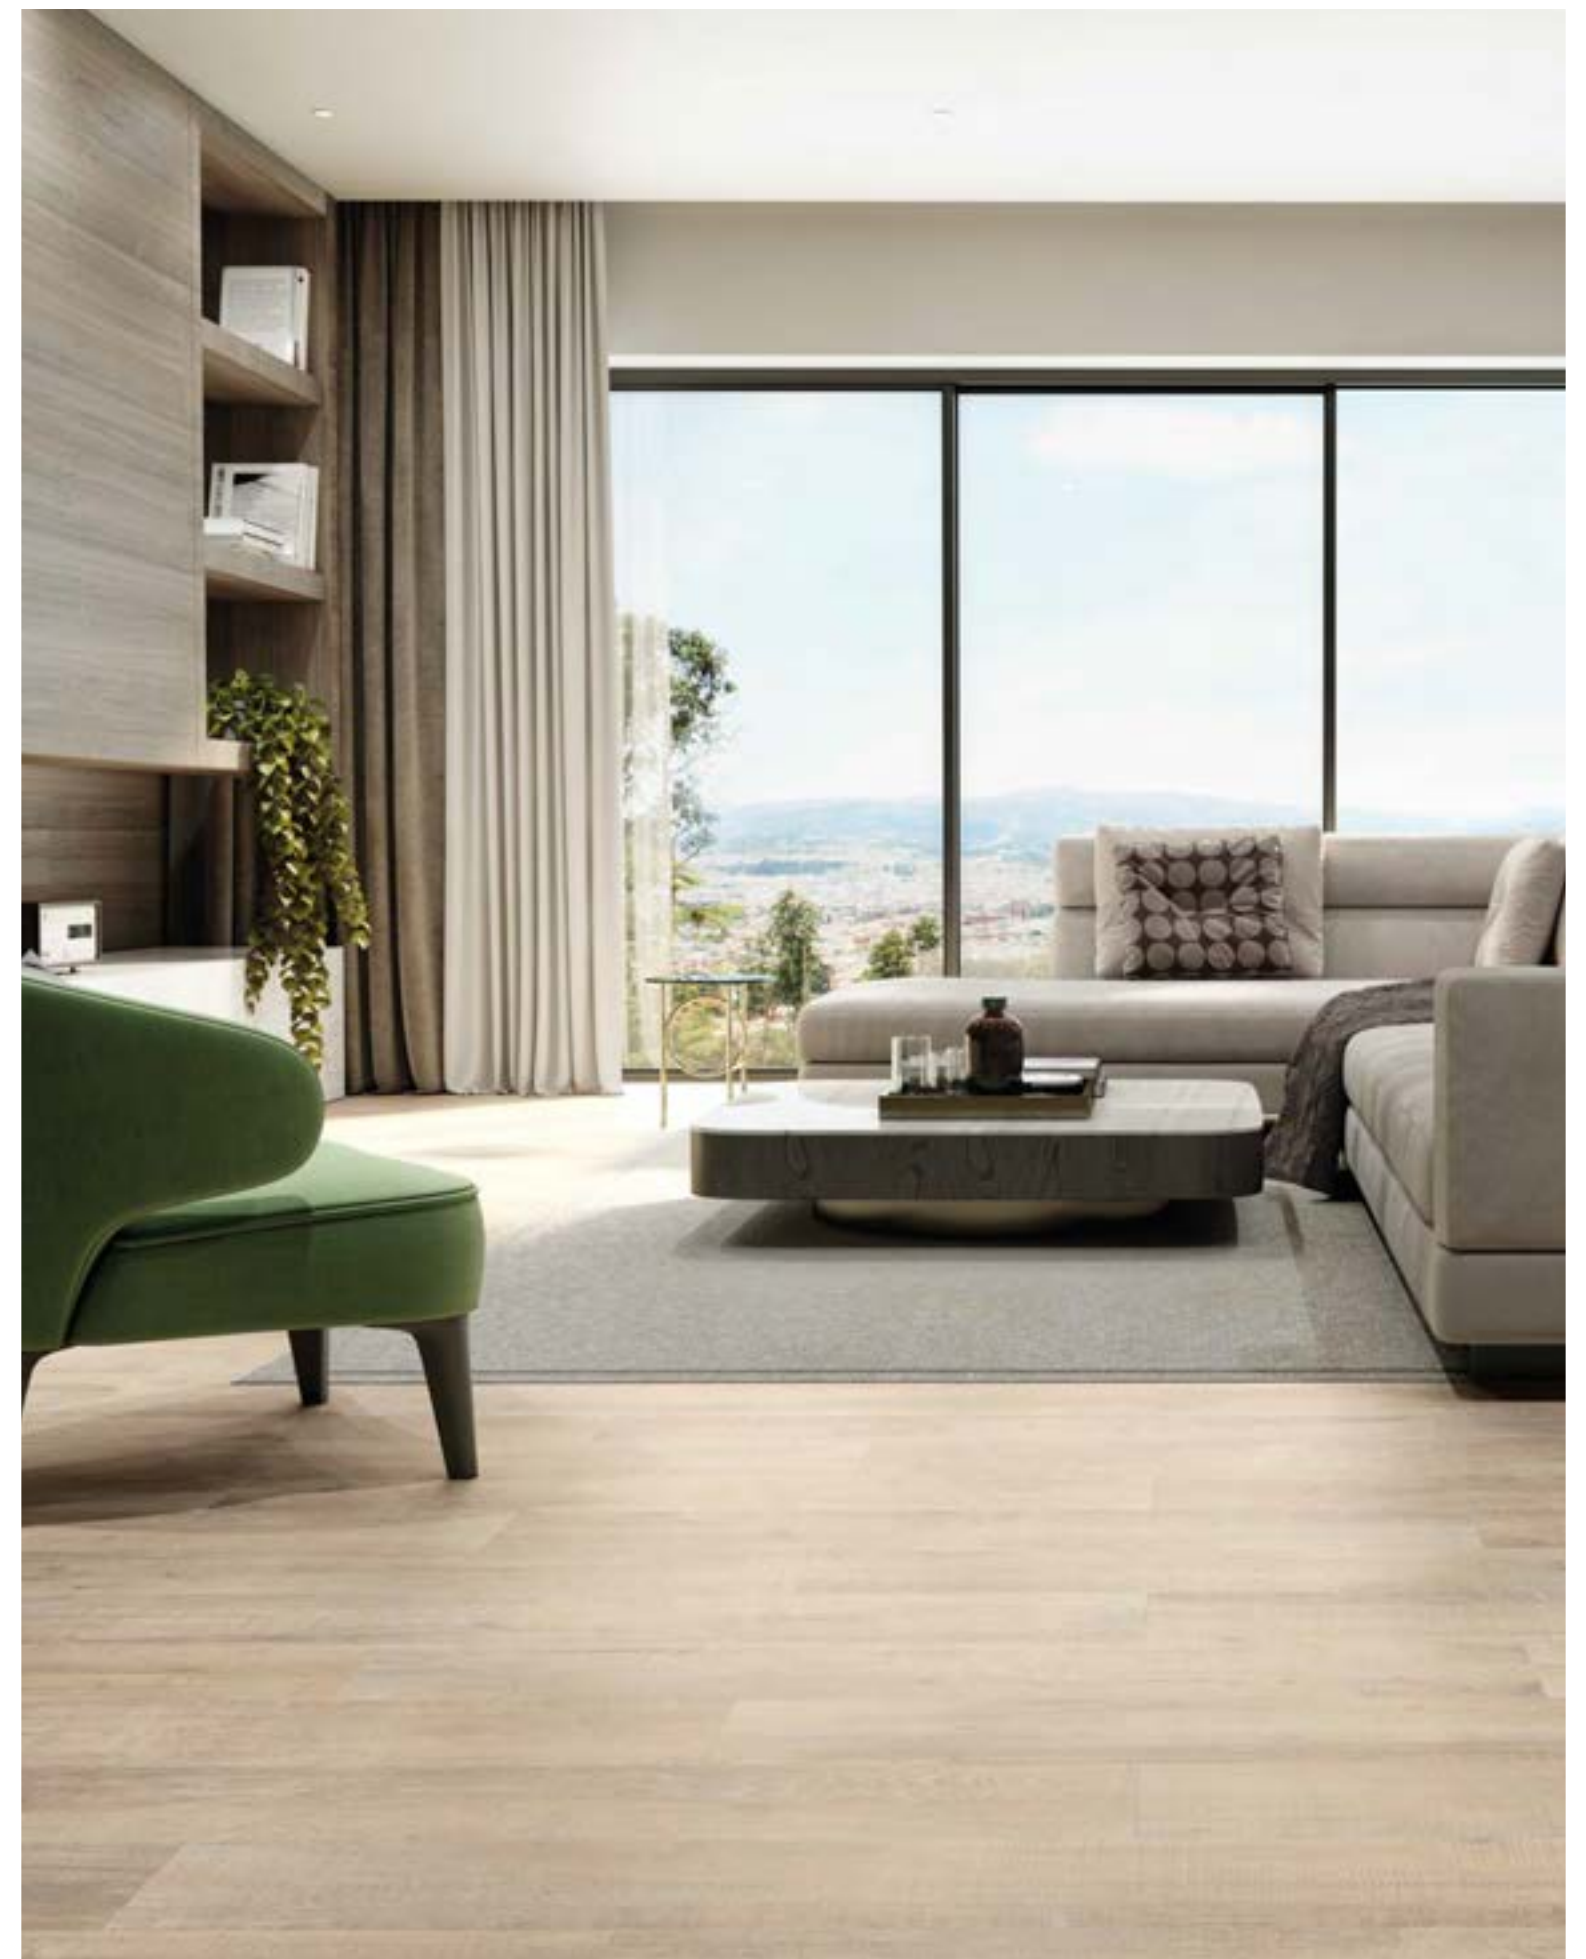

Norway Nature 20x120cm_7,9"x47,2"