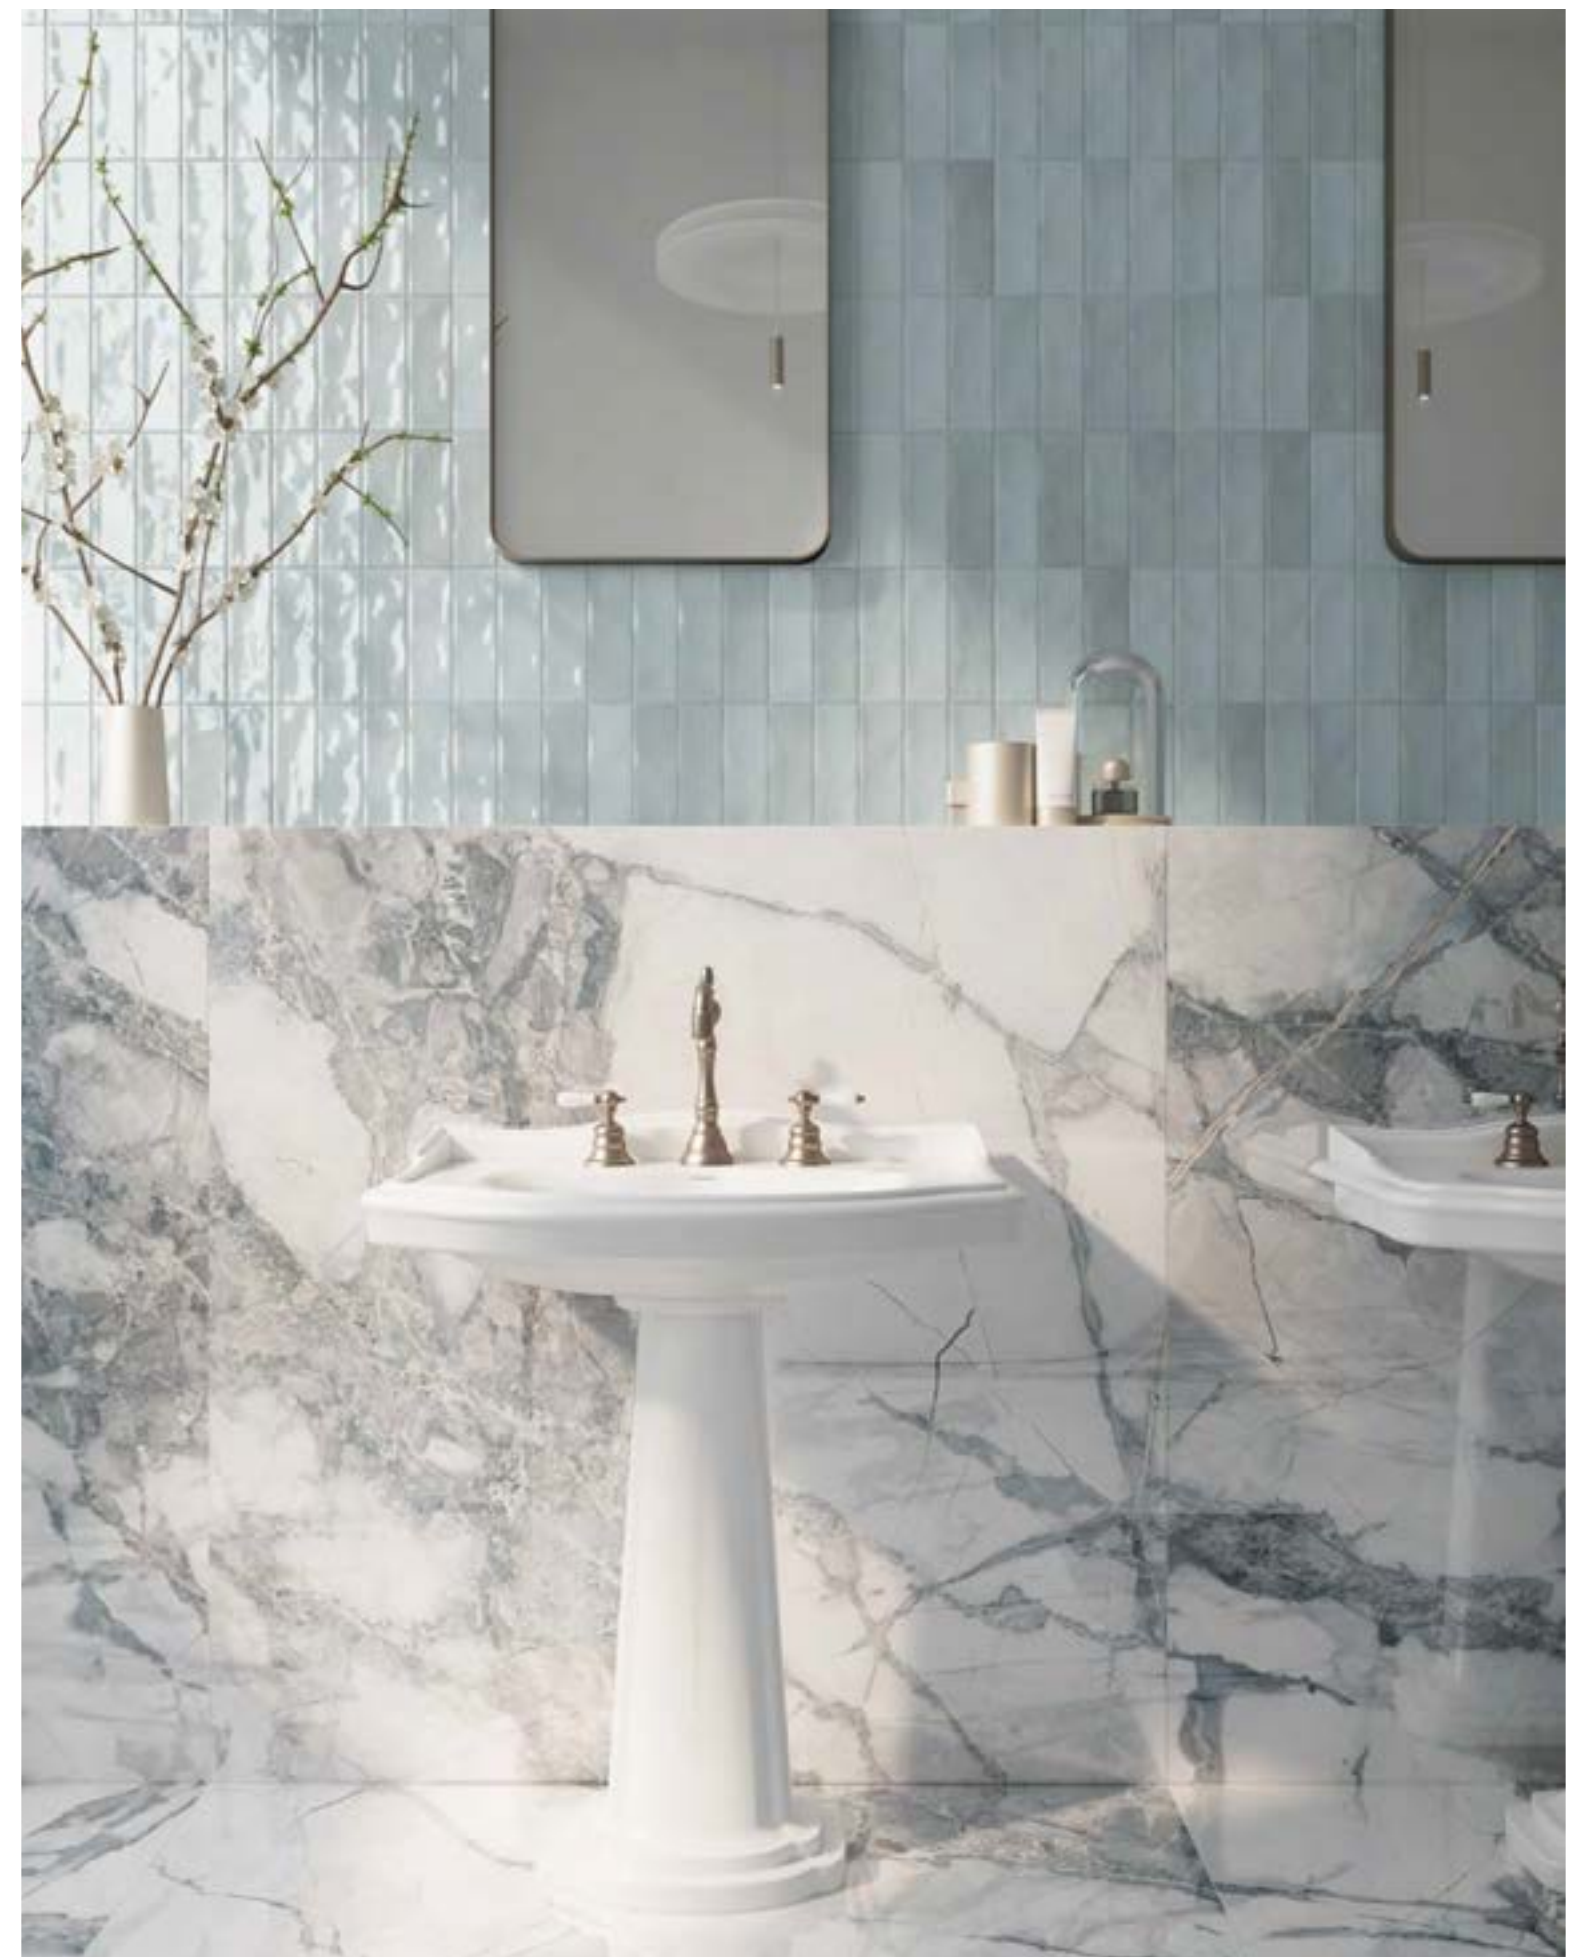

Giotto Blue 60x120cm_23,6"x47,2" & Nolita Cielo 6,5x20cm_2,6"x7,9"