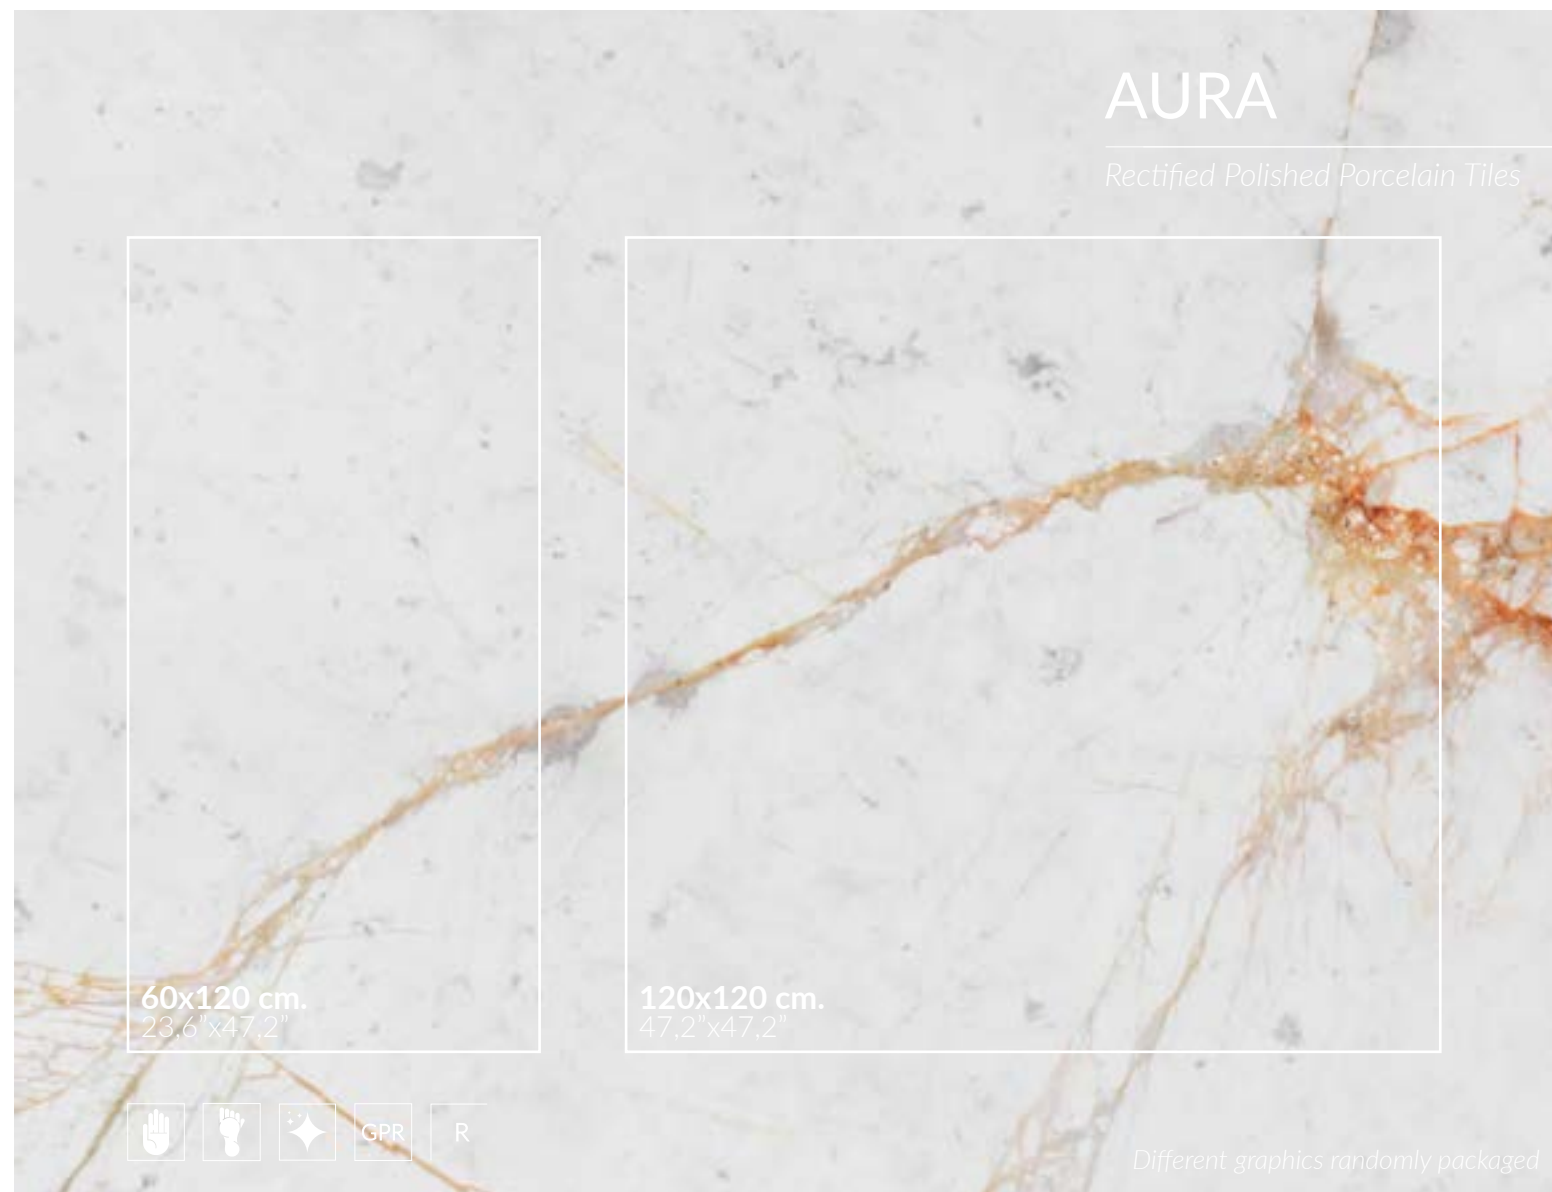

Special Pieces

Available Sizes	Pz/bx	Sqm/bx	Kg/bx	Bx/Pallet	Sqm/Pallet	Kg/Pallet	Thickness
60x120 cm_23,6"x47,2"	2pz	1,44	37,05	32bx	46,08	1.185	RT
120x120 cm_47,2"x47,2"	1pz	1,44	39,10	36bx	51,84	1.407	RT
Net 30x30 cm_11,8"x11,8"	11pz	1,00	23,12	42bx	42,00	990	RT
5x60 cm_2"x23,6"	24pz	0,72	18,21	64bx	46,08	1.160	RT