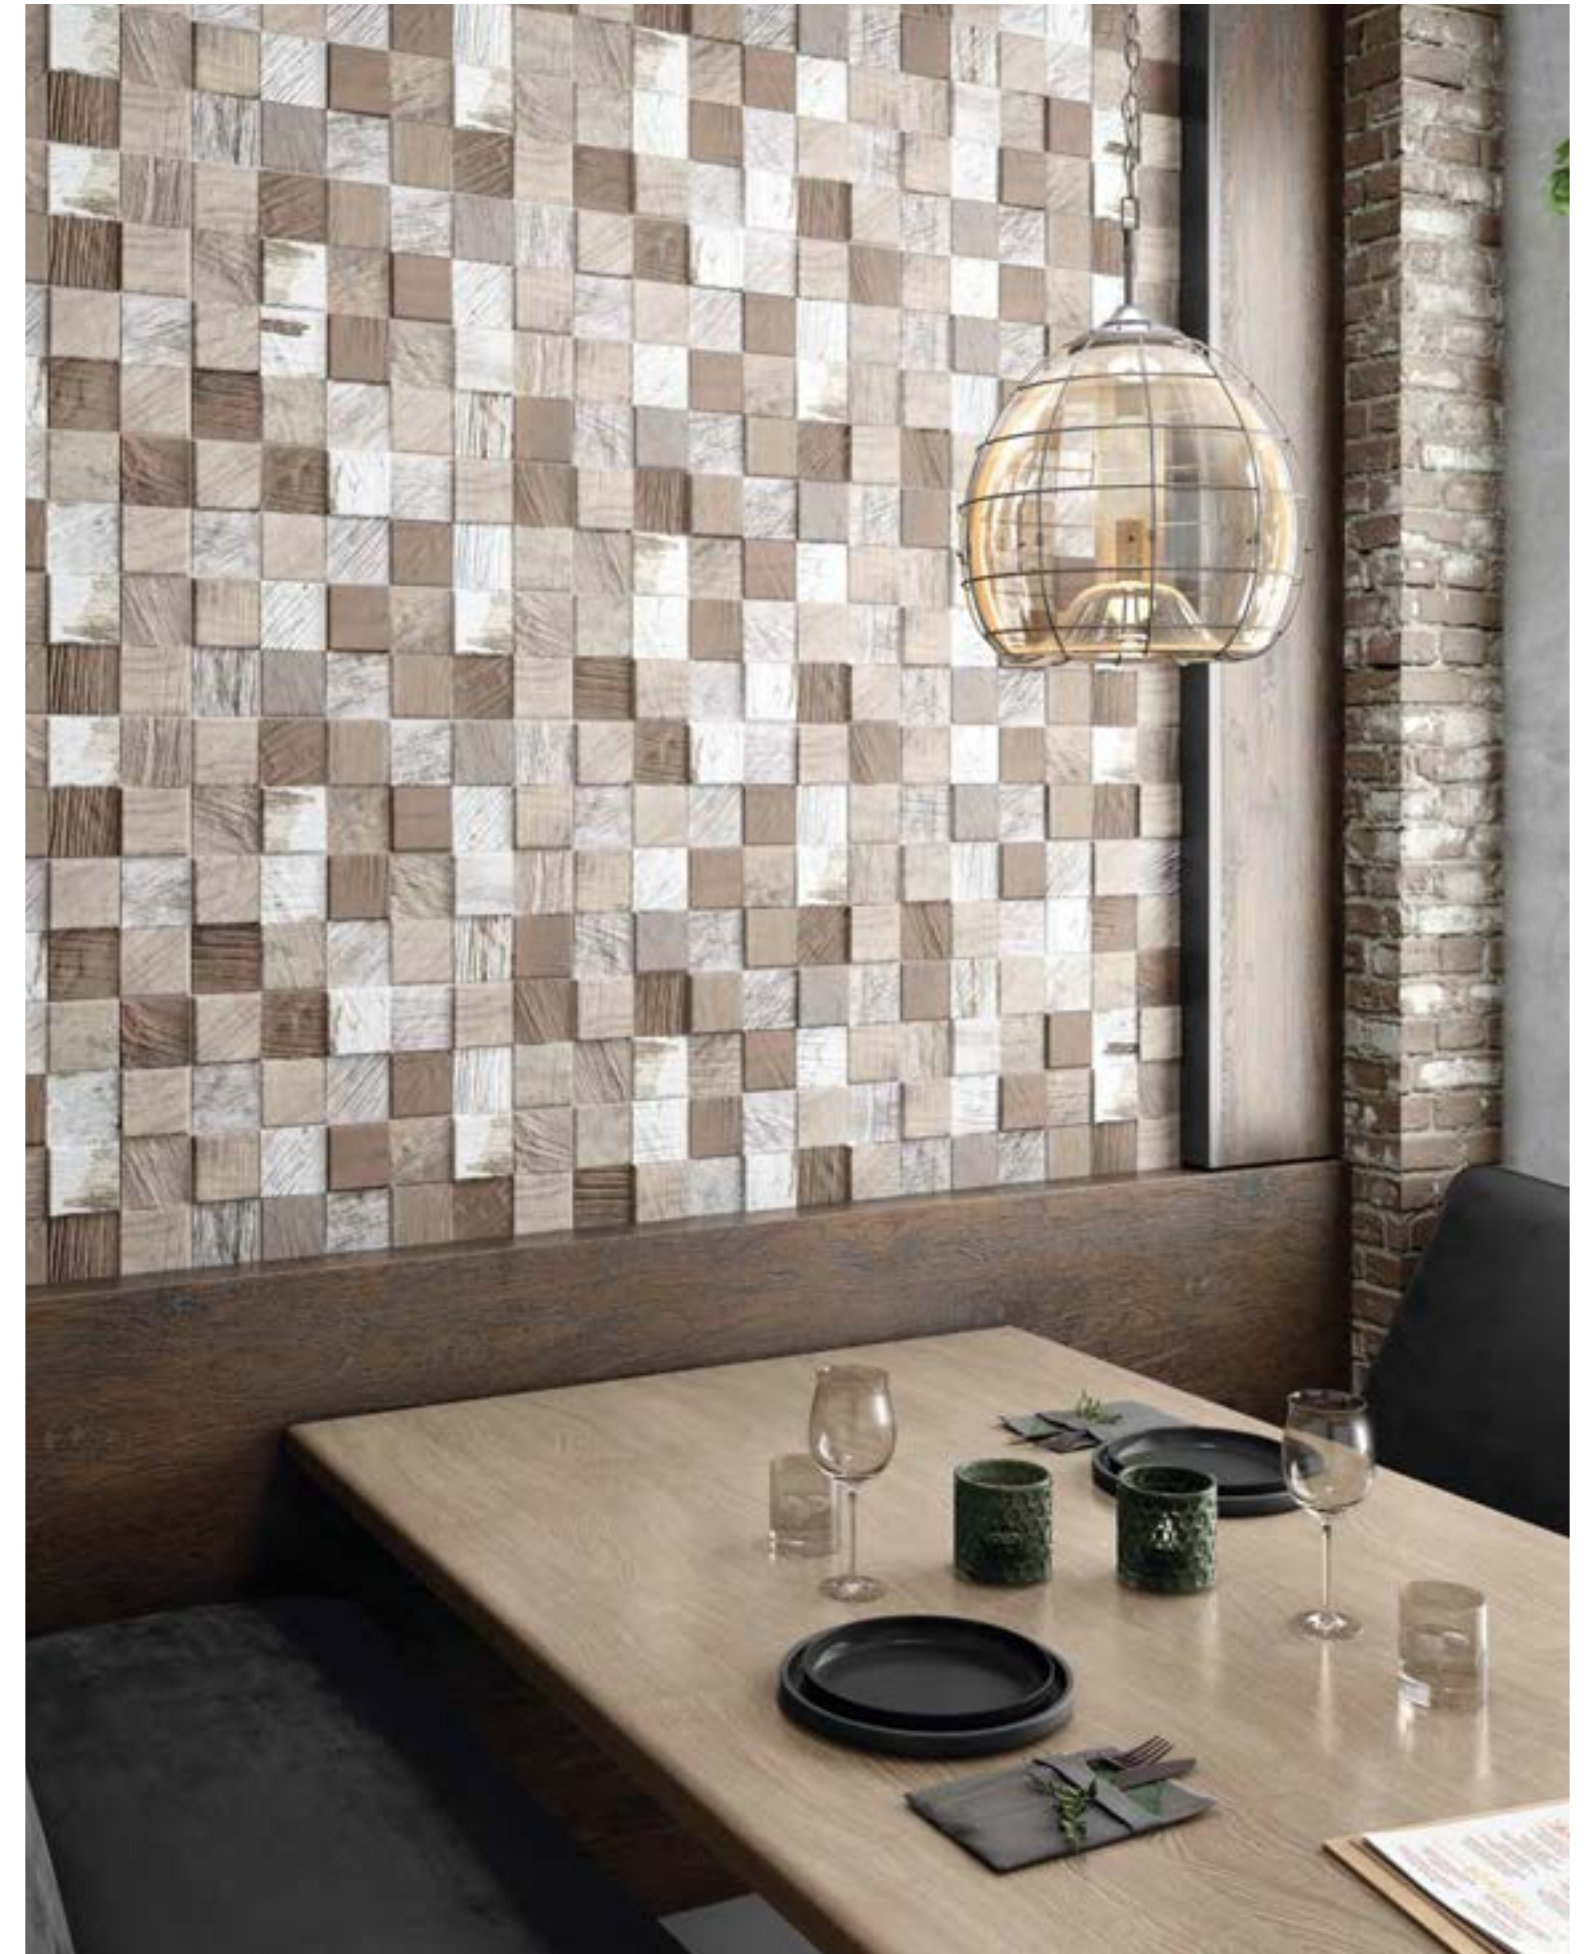

Taisha Roble 16,3x51,7cm._6,4"x20,4"

Available Sizes	Pz/bx	Sqm/bx	Kg/bx	Bx/Pallet	Sqm/Pallet	Kg/Pallet	Thickness
16,4x51,7 cm._6,4"x20,4"	10pz	0,84	20,59	60bx	50,40	1.235	RT