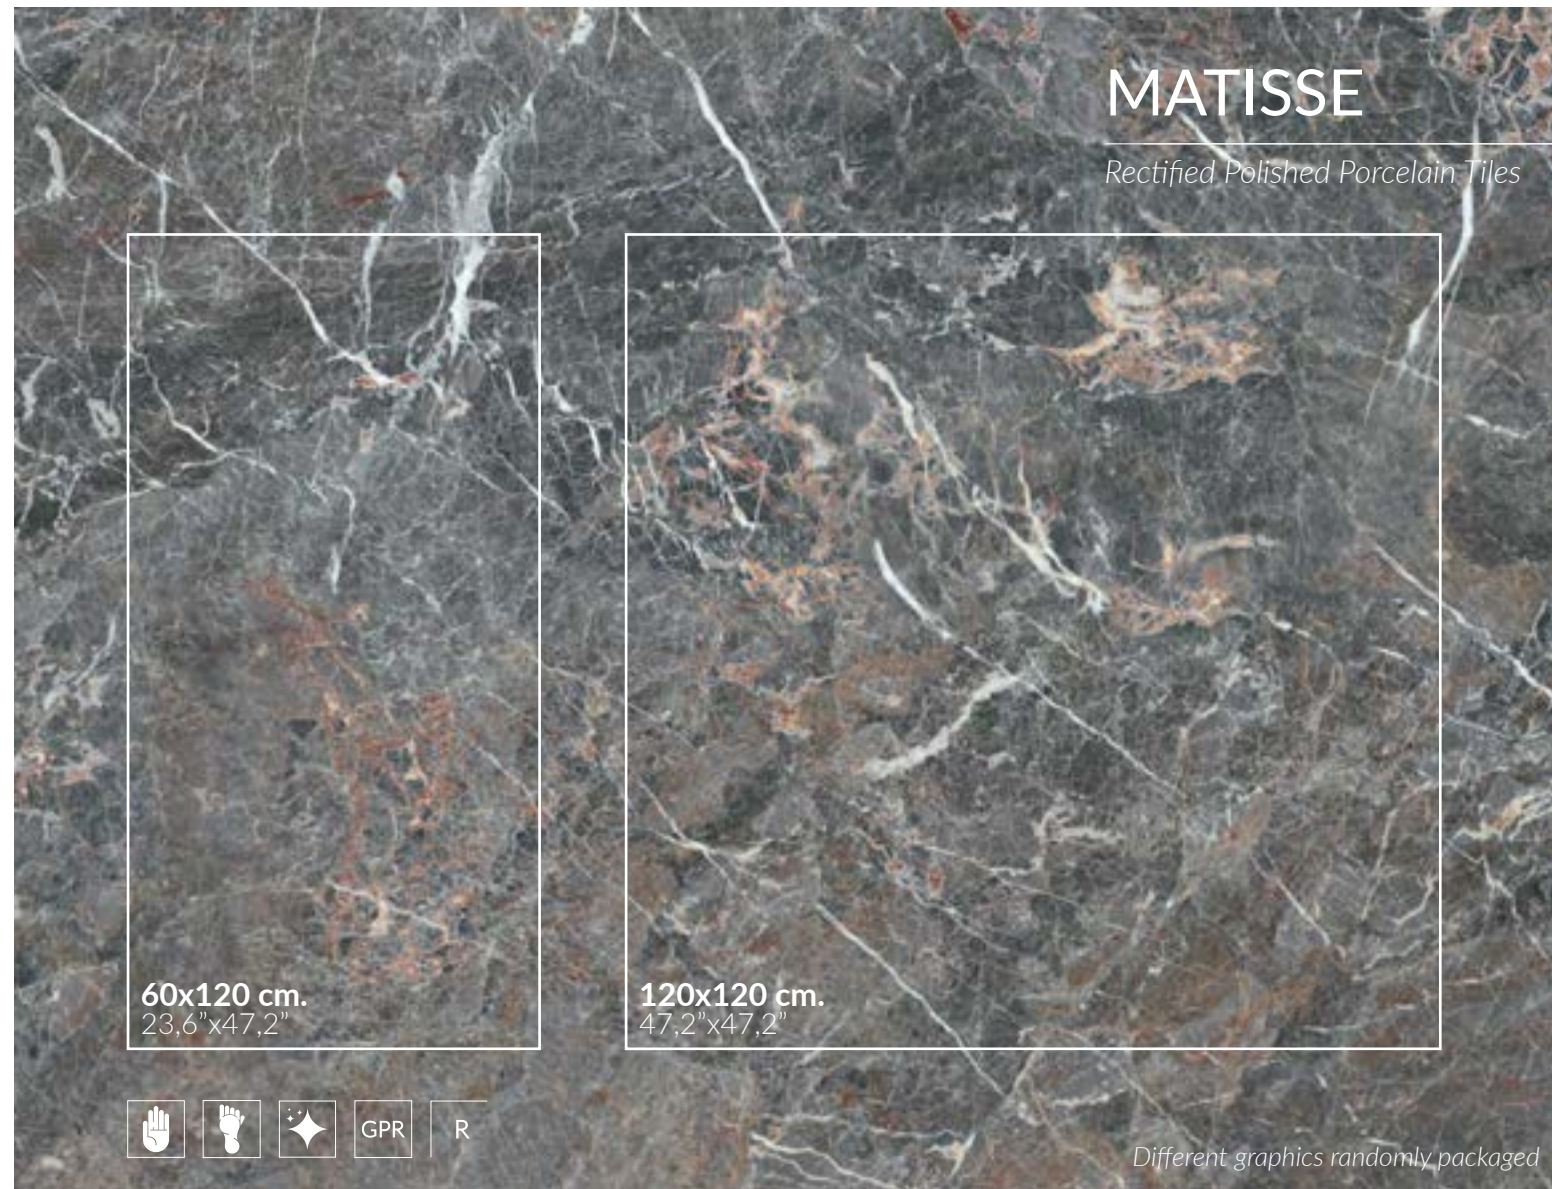

Hadar 60x120cm\_23,6"x47,2"

Cobalt

Ocean

Turquesa

Red

Special Pieces

Net 7x7cm\_2,8"x2,8"

Net 5x5 cm\_2"x2"