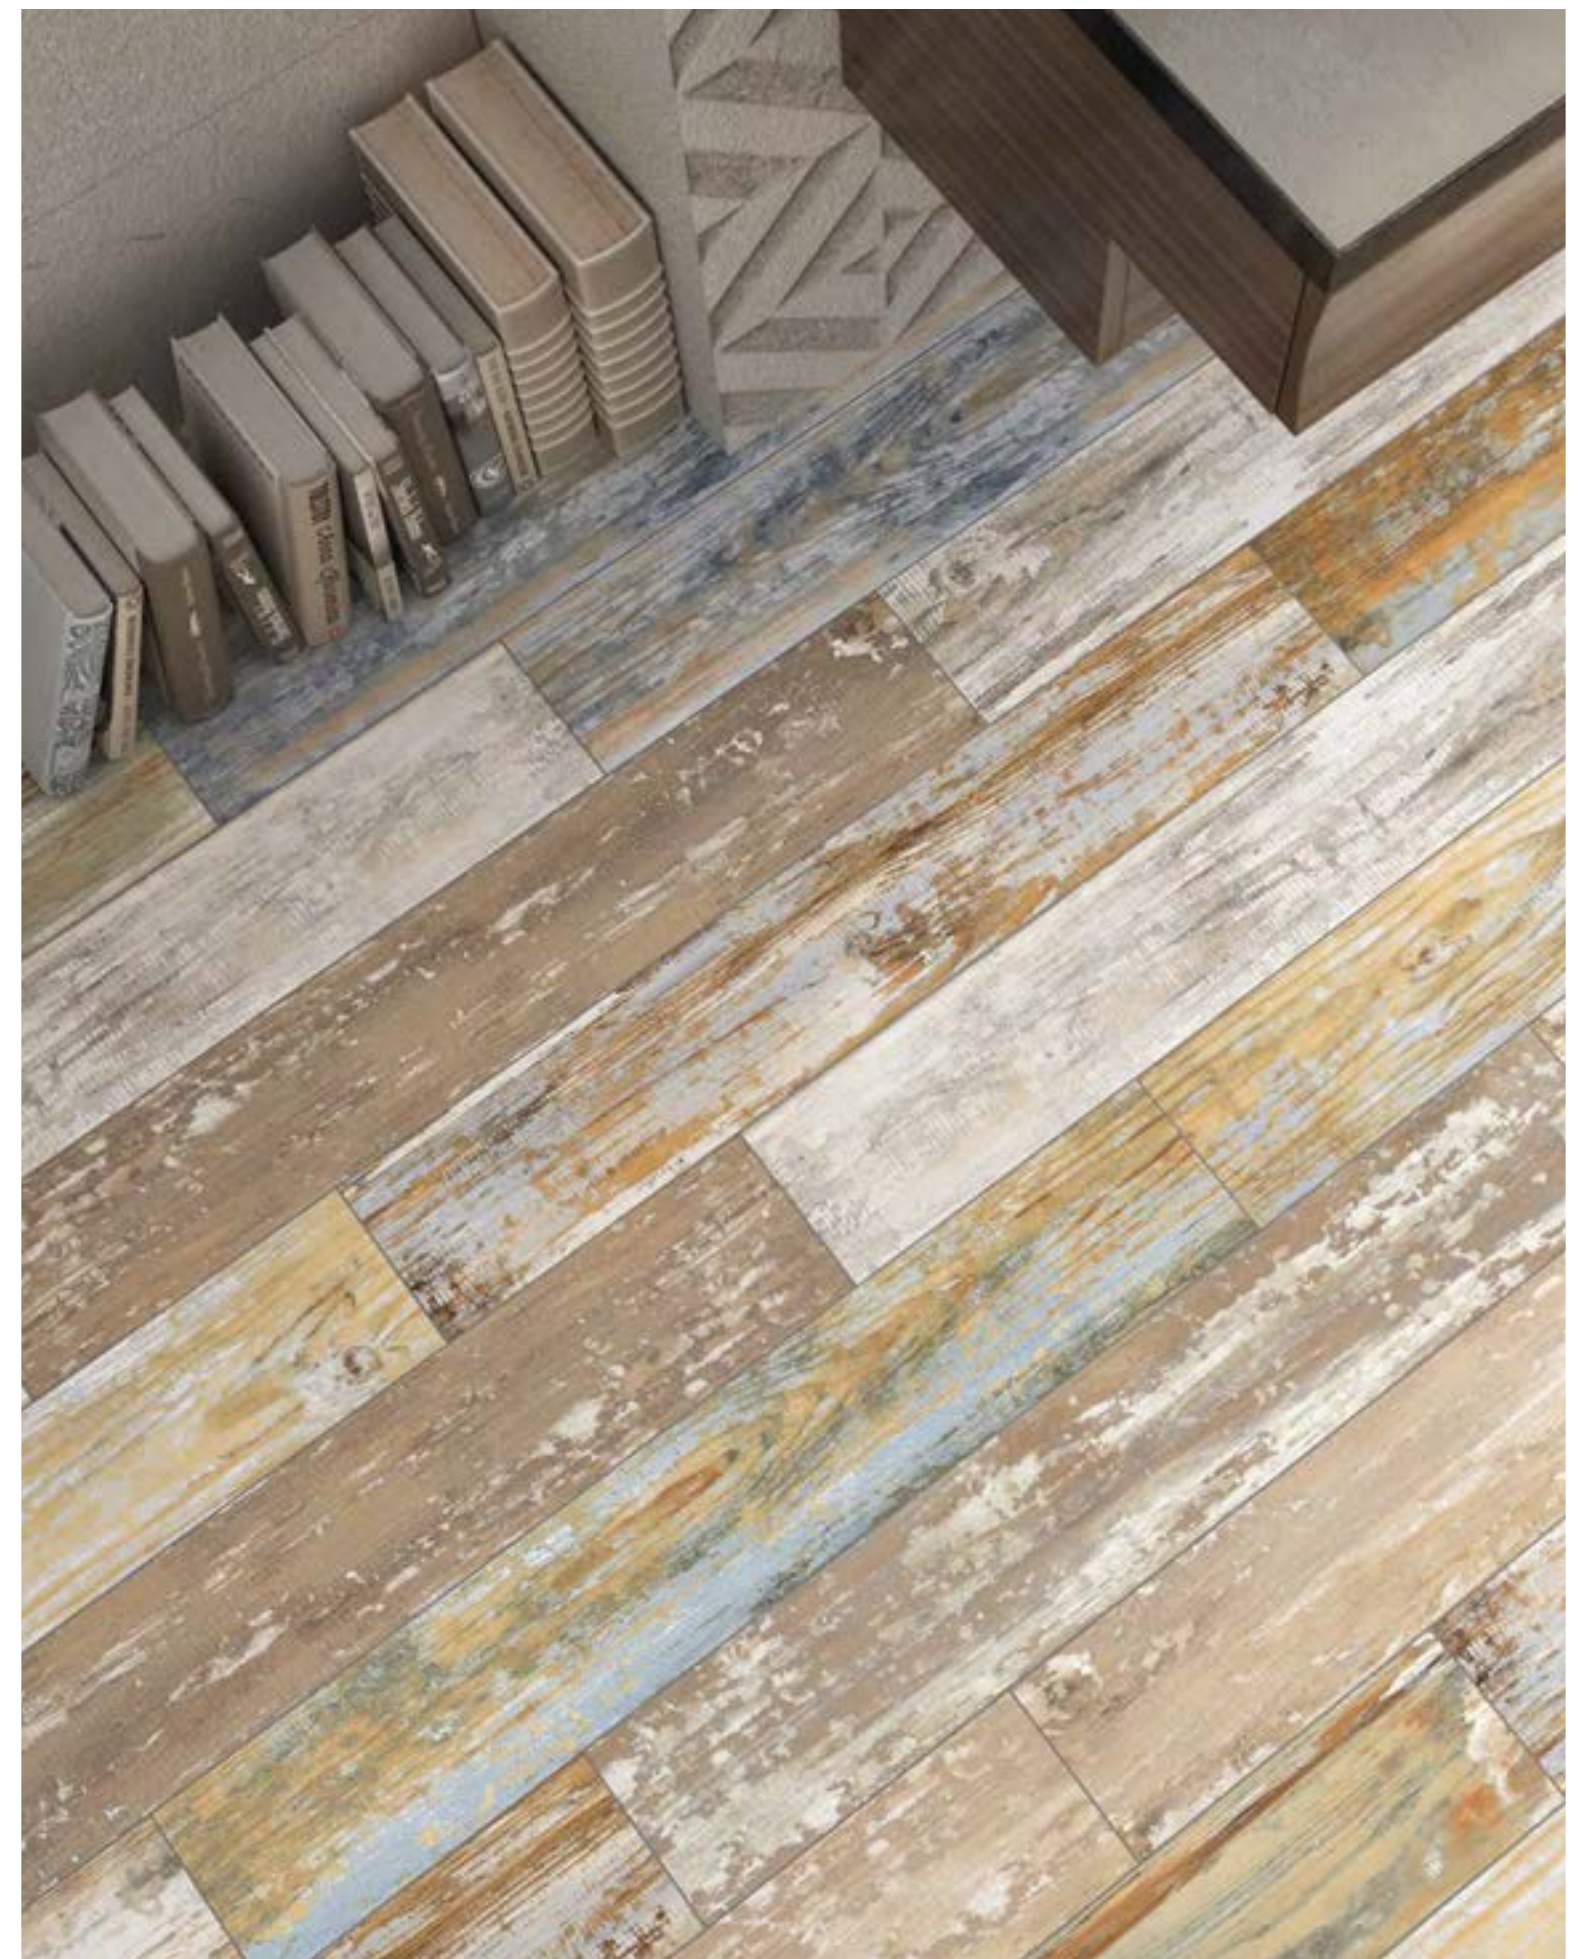

Revival Colors 15x90cm_5,9"x35,4"

Available Sizes	Pz/bx	Sqm/bx	Kg/bx	Bx/Pallet	Sqm/Pallet	Kg/Pallet	Thickness
15x90 cm_5,9"x35,4"	8pz	1,08	22,80	50bx	64,80	1.397	RT