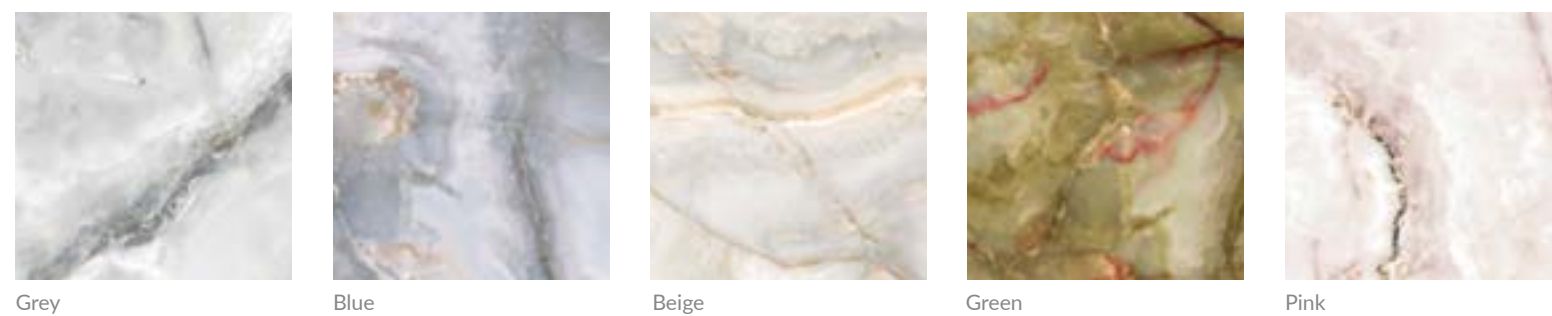

# ICONIC

Rectified Polished Porcelain Tiles

Onice Light 60x120cm\_23,6"x47,2"

Cala Dark 60x120cm\_23,6"x47,2"

Special Pieces

Net 7x7cm\_2,8"x2,8"

Net 5x5 cm\_2"x2"

5x60 cm\_2"x23,6"