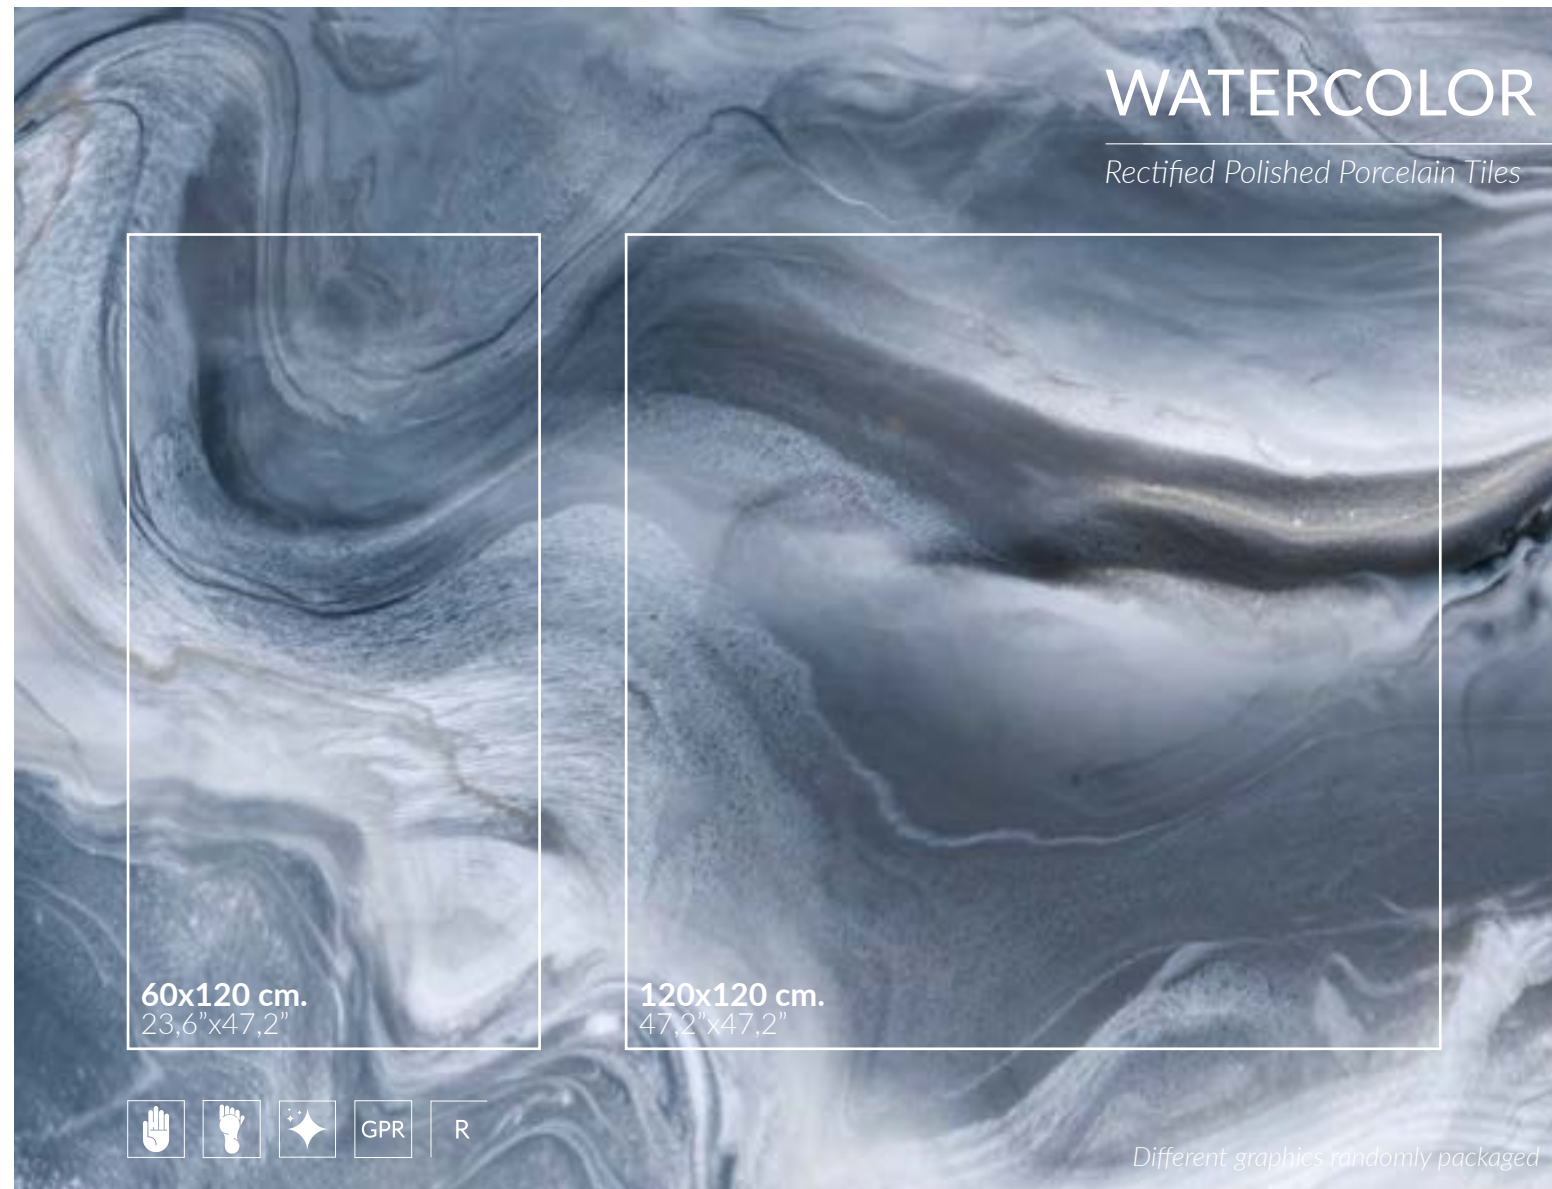

# VERSUS

Rectified Polished Porcelain Tiles

↳ Versus Green 60x120cm\_23,6"x47,2"

↳ Versus Pink 60x120cm\_23,6"x47,2" & Borgo White 6,5x20cm\_2,6"x7,9"

White

Marine

Grey

Special Pieces