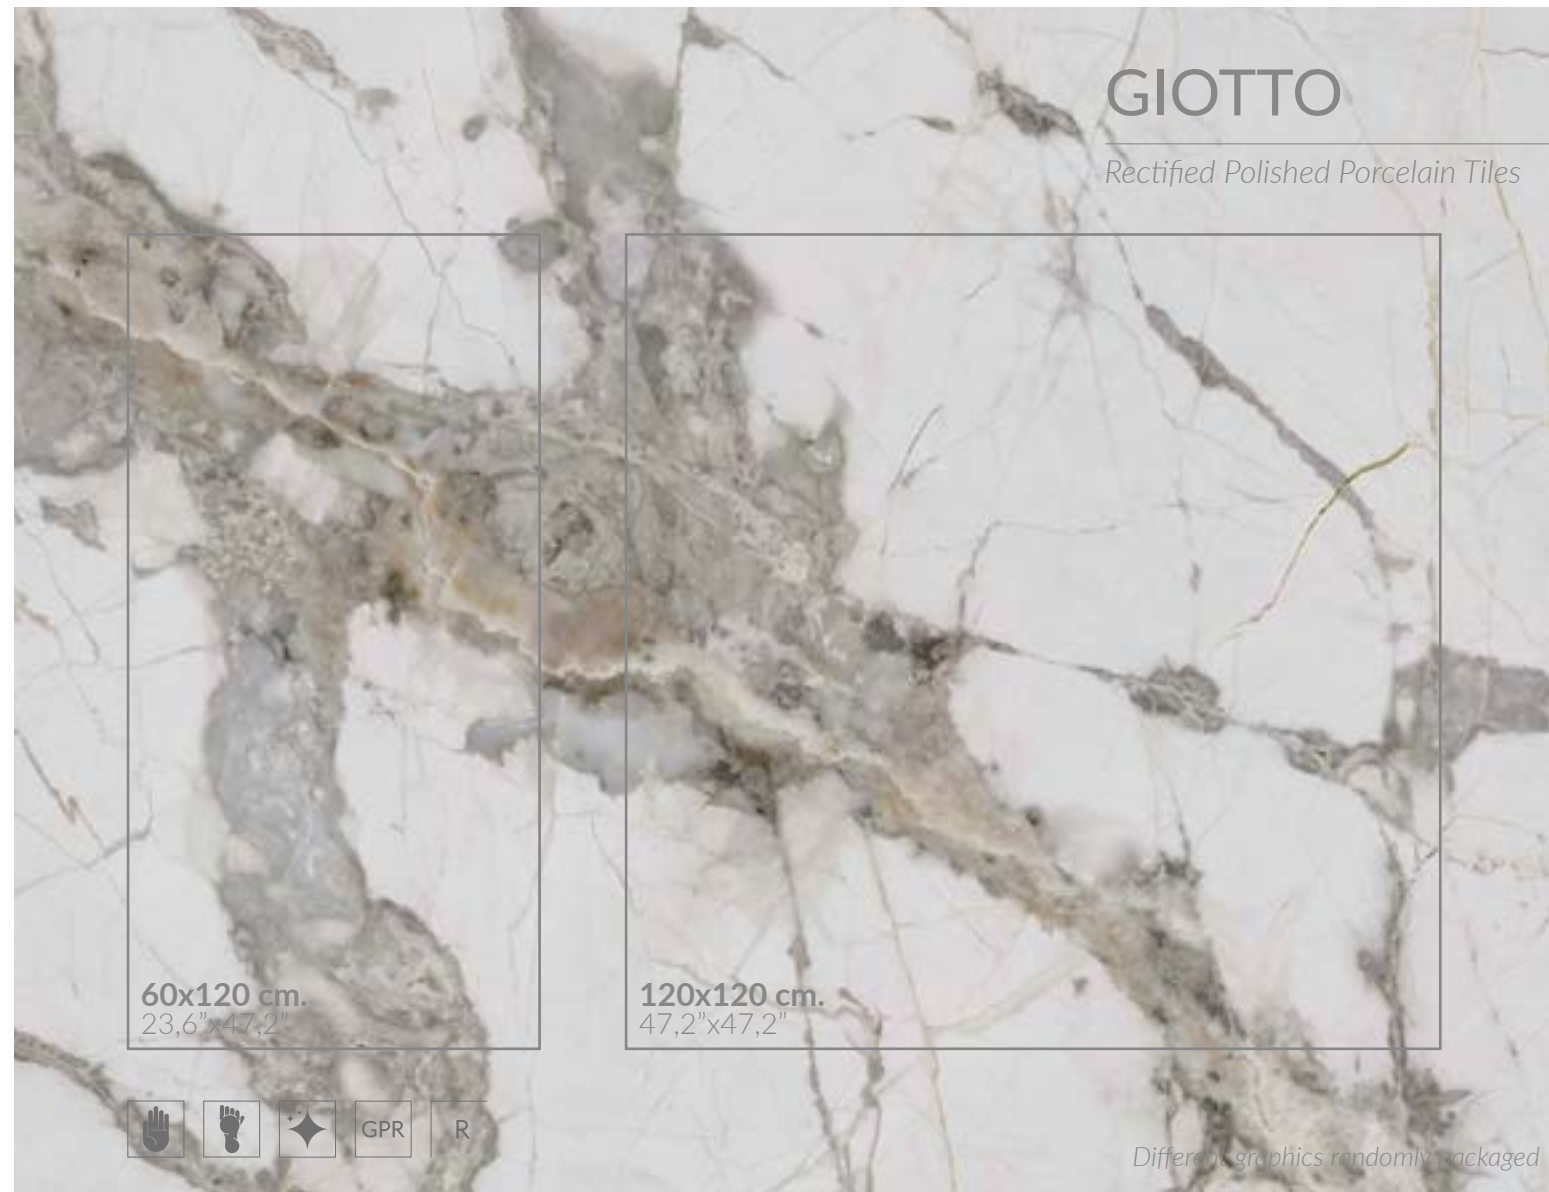

\*

Gauguin Crema 60x120cm.\_23,6"x47,2"

Blue

Brown

Special Pieces

Net 7x7cm\_2,8"x2,8"

Net 5x5 cm\_2"x2"

5x60 cm\_2"x23,6"