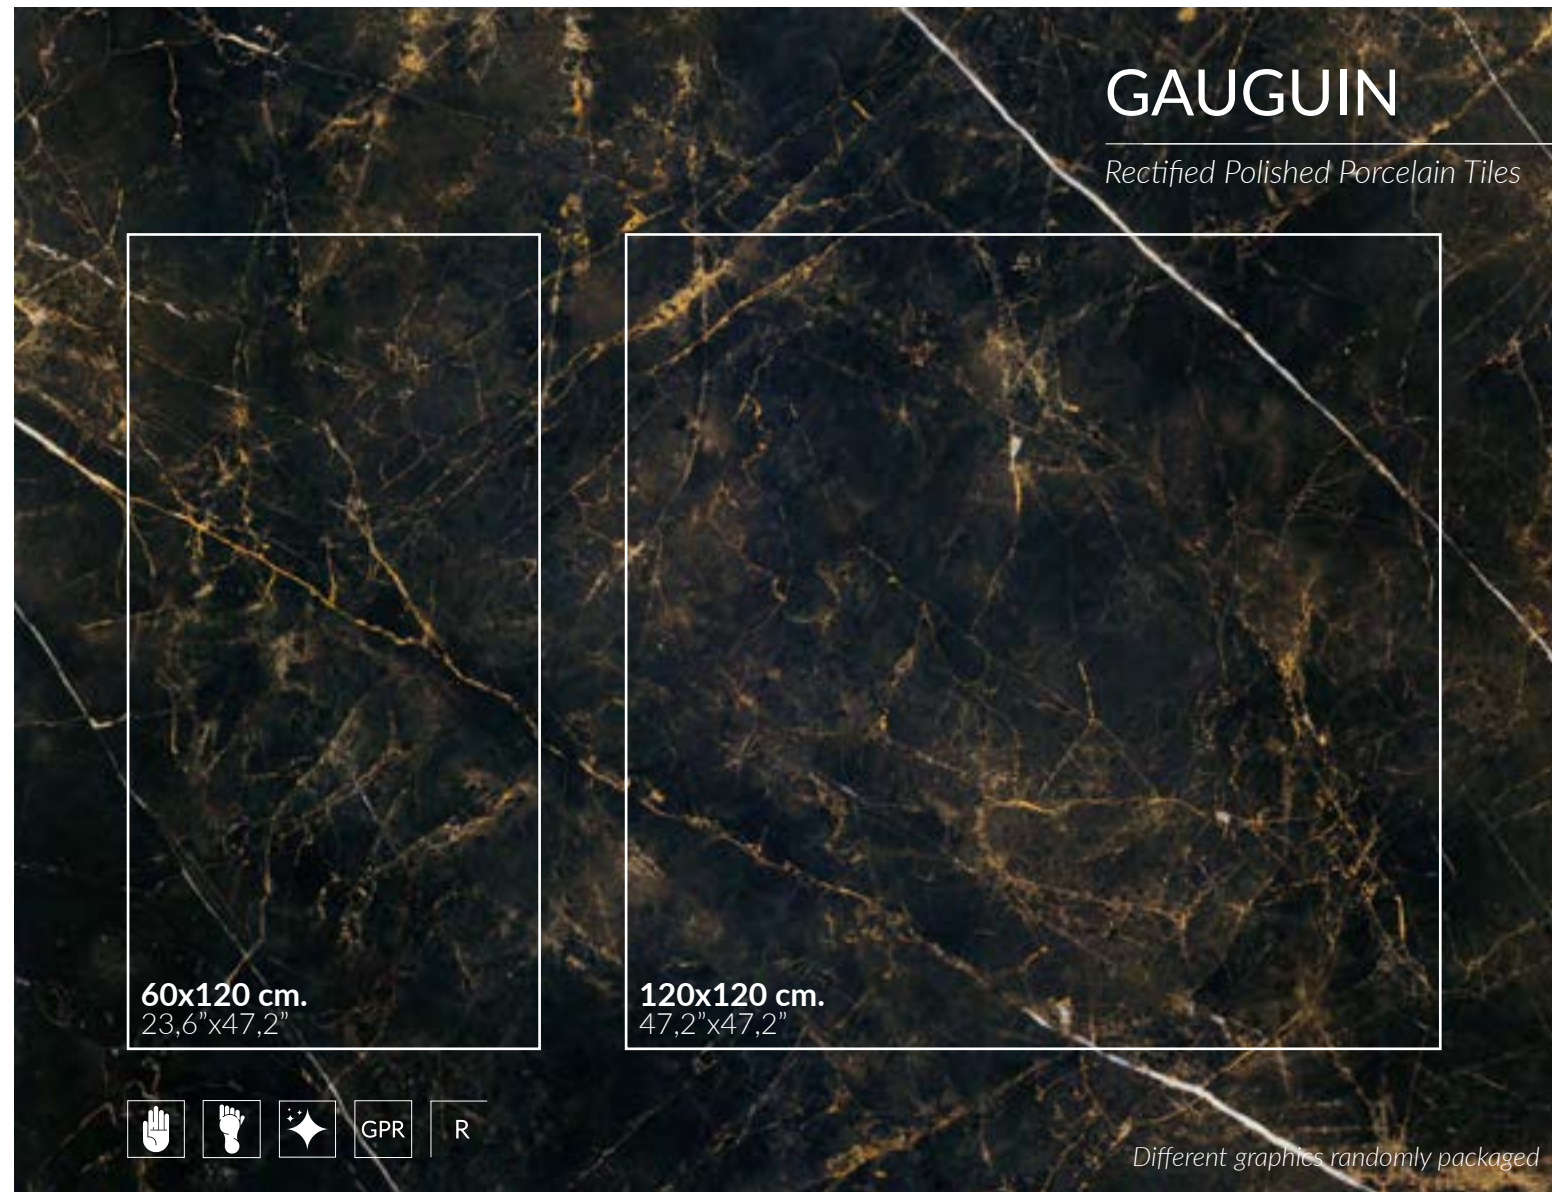

# EUNOIA

Rectified Polished Porcelain Tiles

Eunoia Green Net 7x7 30x30cm\_11,8"x11,8" & Toscana Ocre 25,8x29cm\_10,2"x11,4"

Eunoia Green 120x120cm\_47,2"x47,2"

Blanco \*

Crema

Negro

Special Pieces