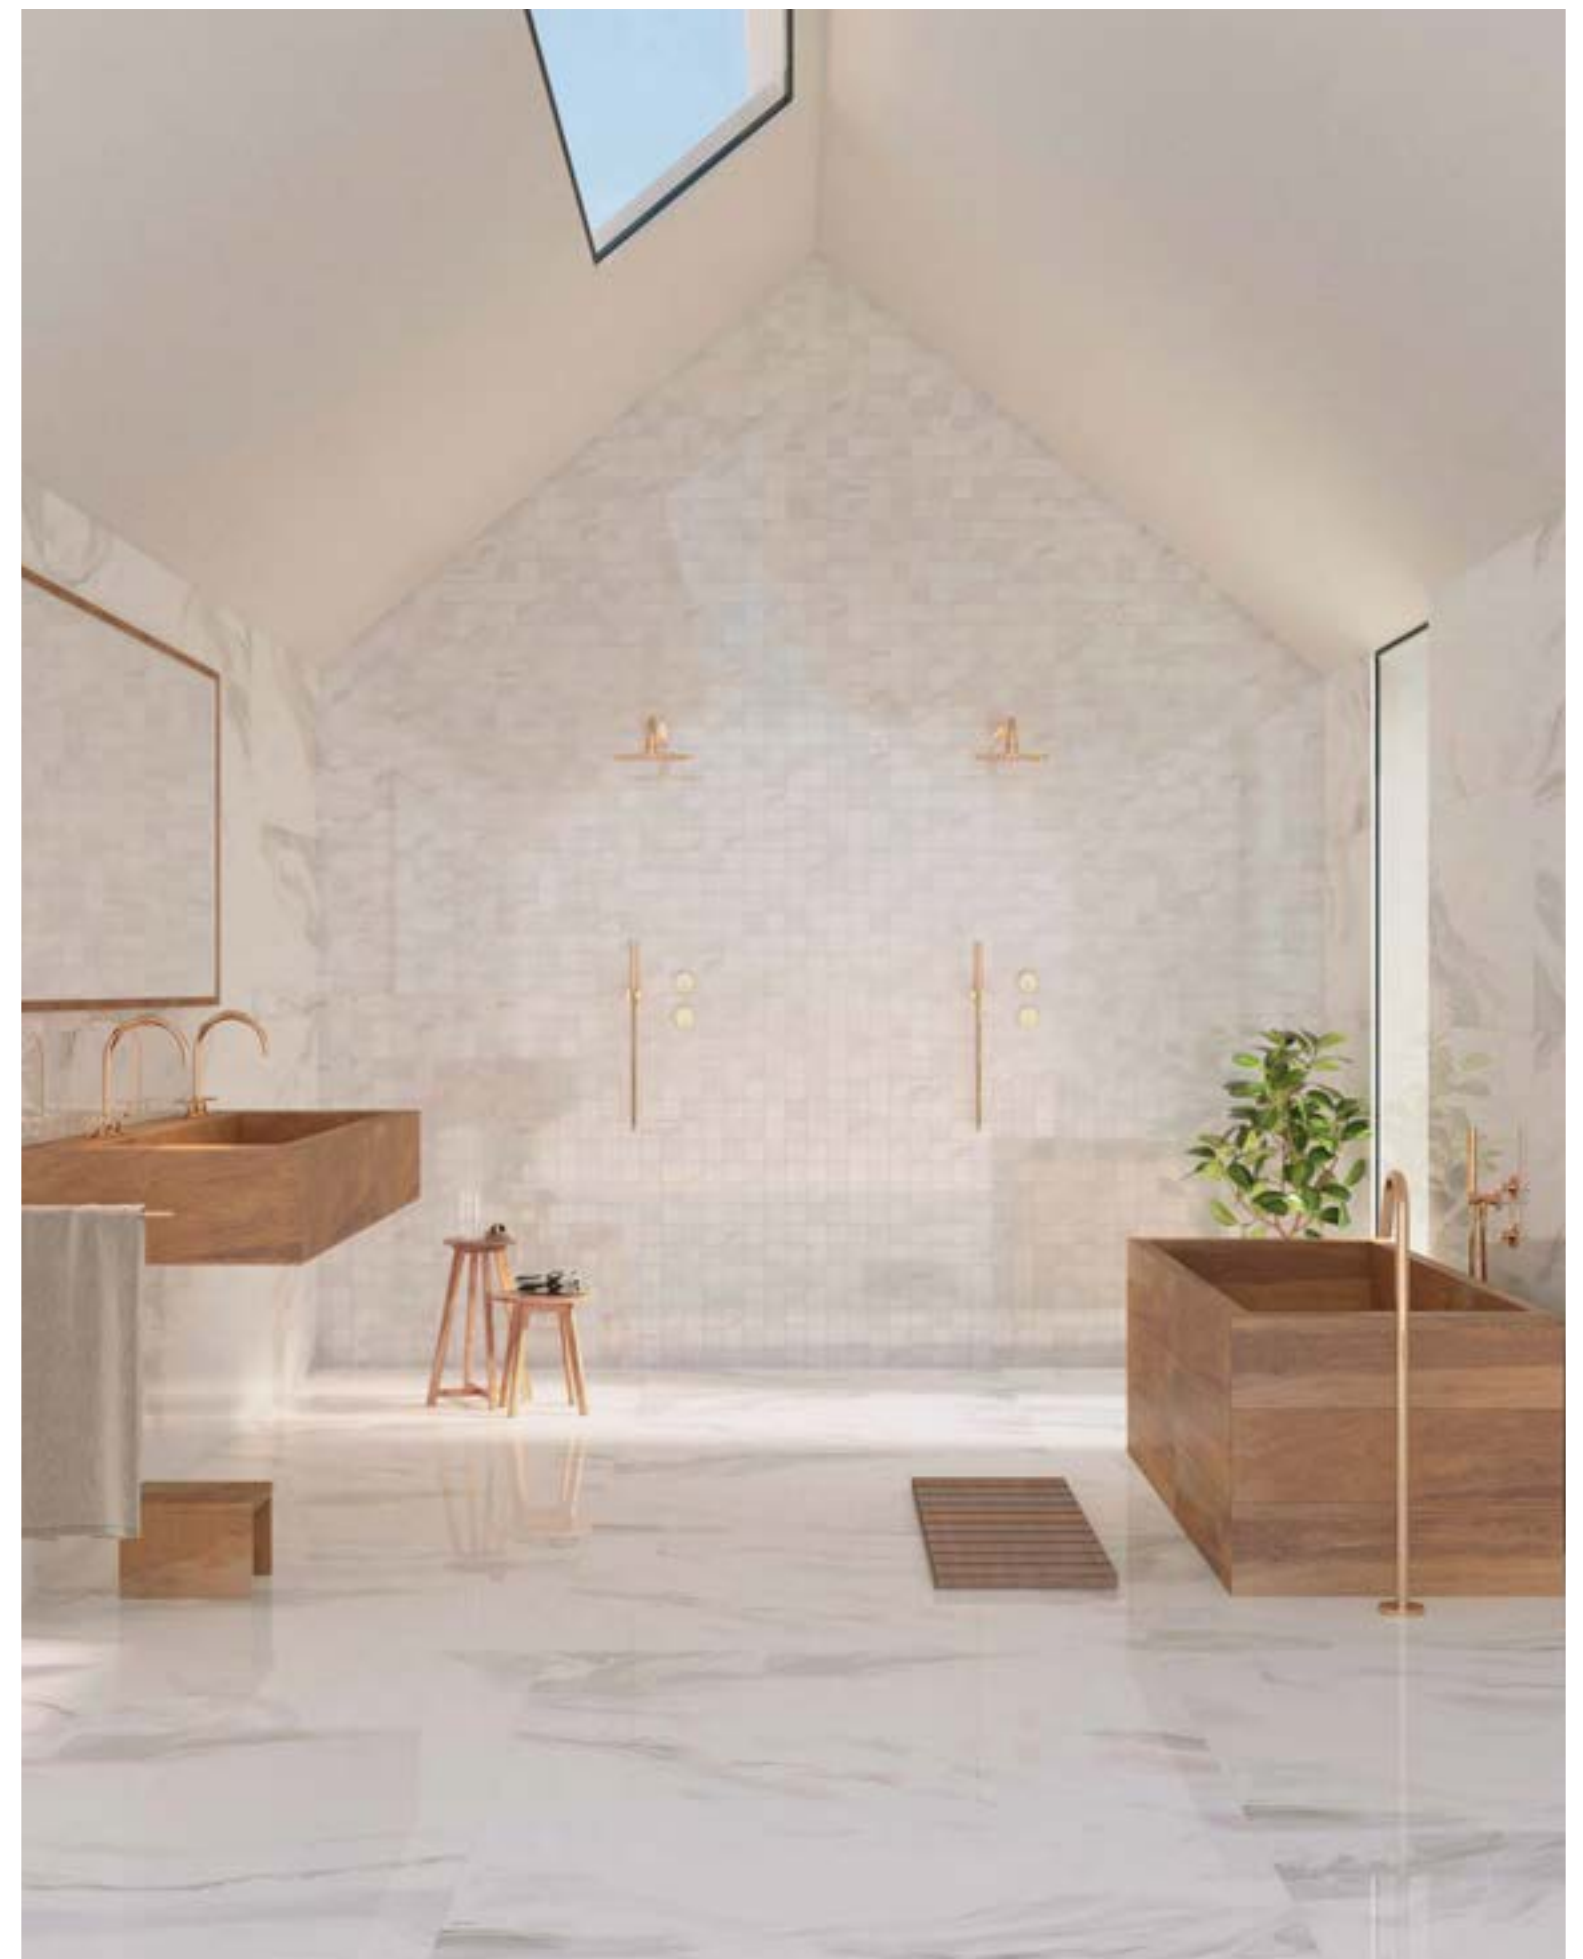

Watercolor White 60x120cm\_23,6"x47,2", Watercolor White Net 5x5 30x30cm\_11,8"x11,8" & Montblanc Miel 20x120cm\_7,9"x47,2"