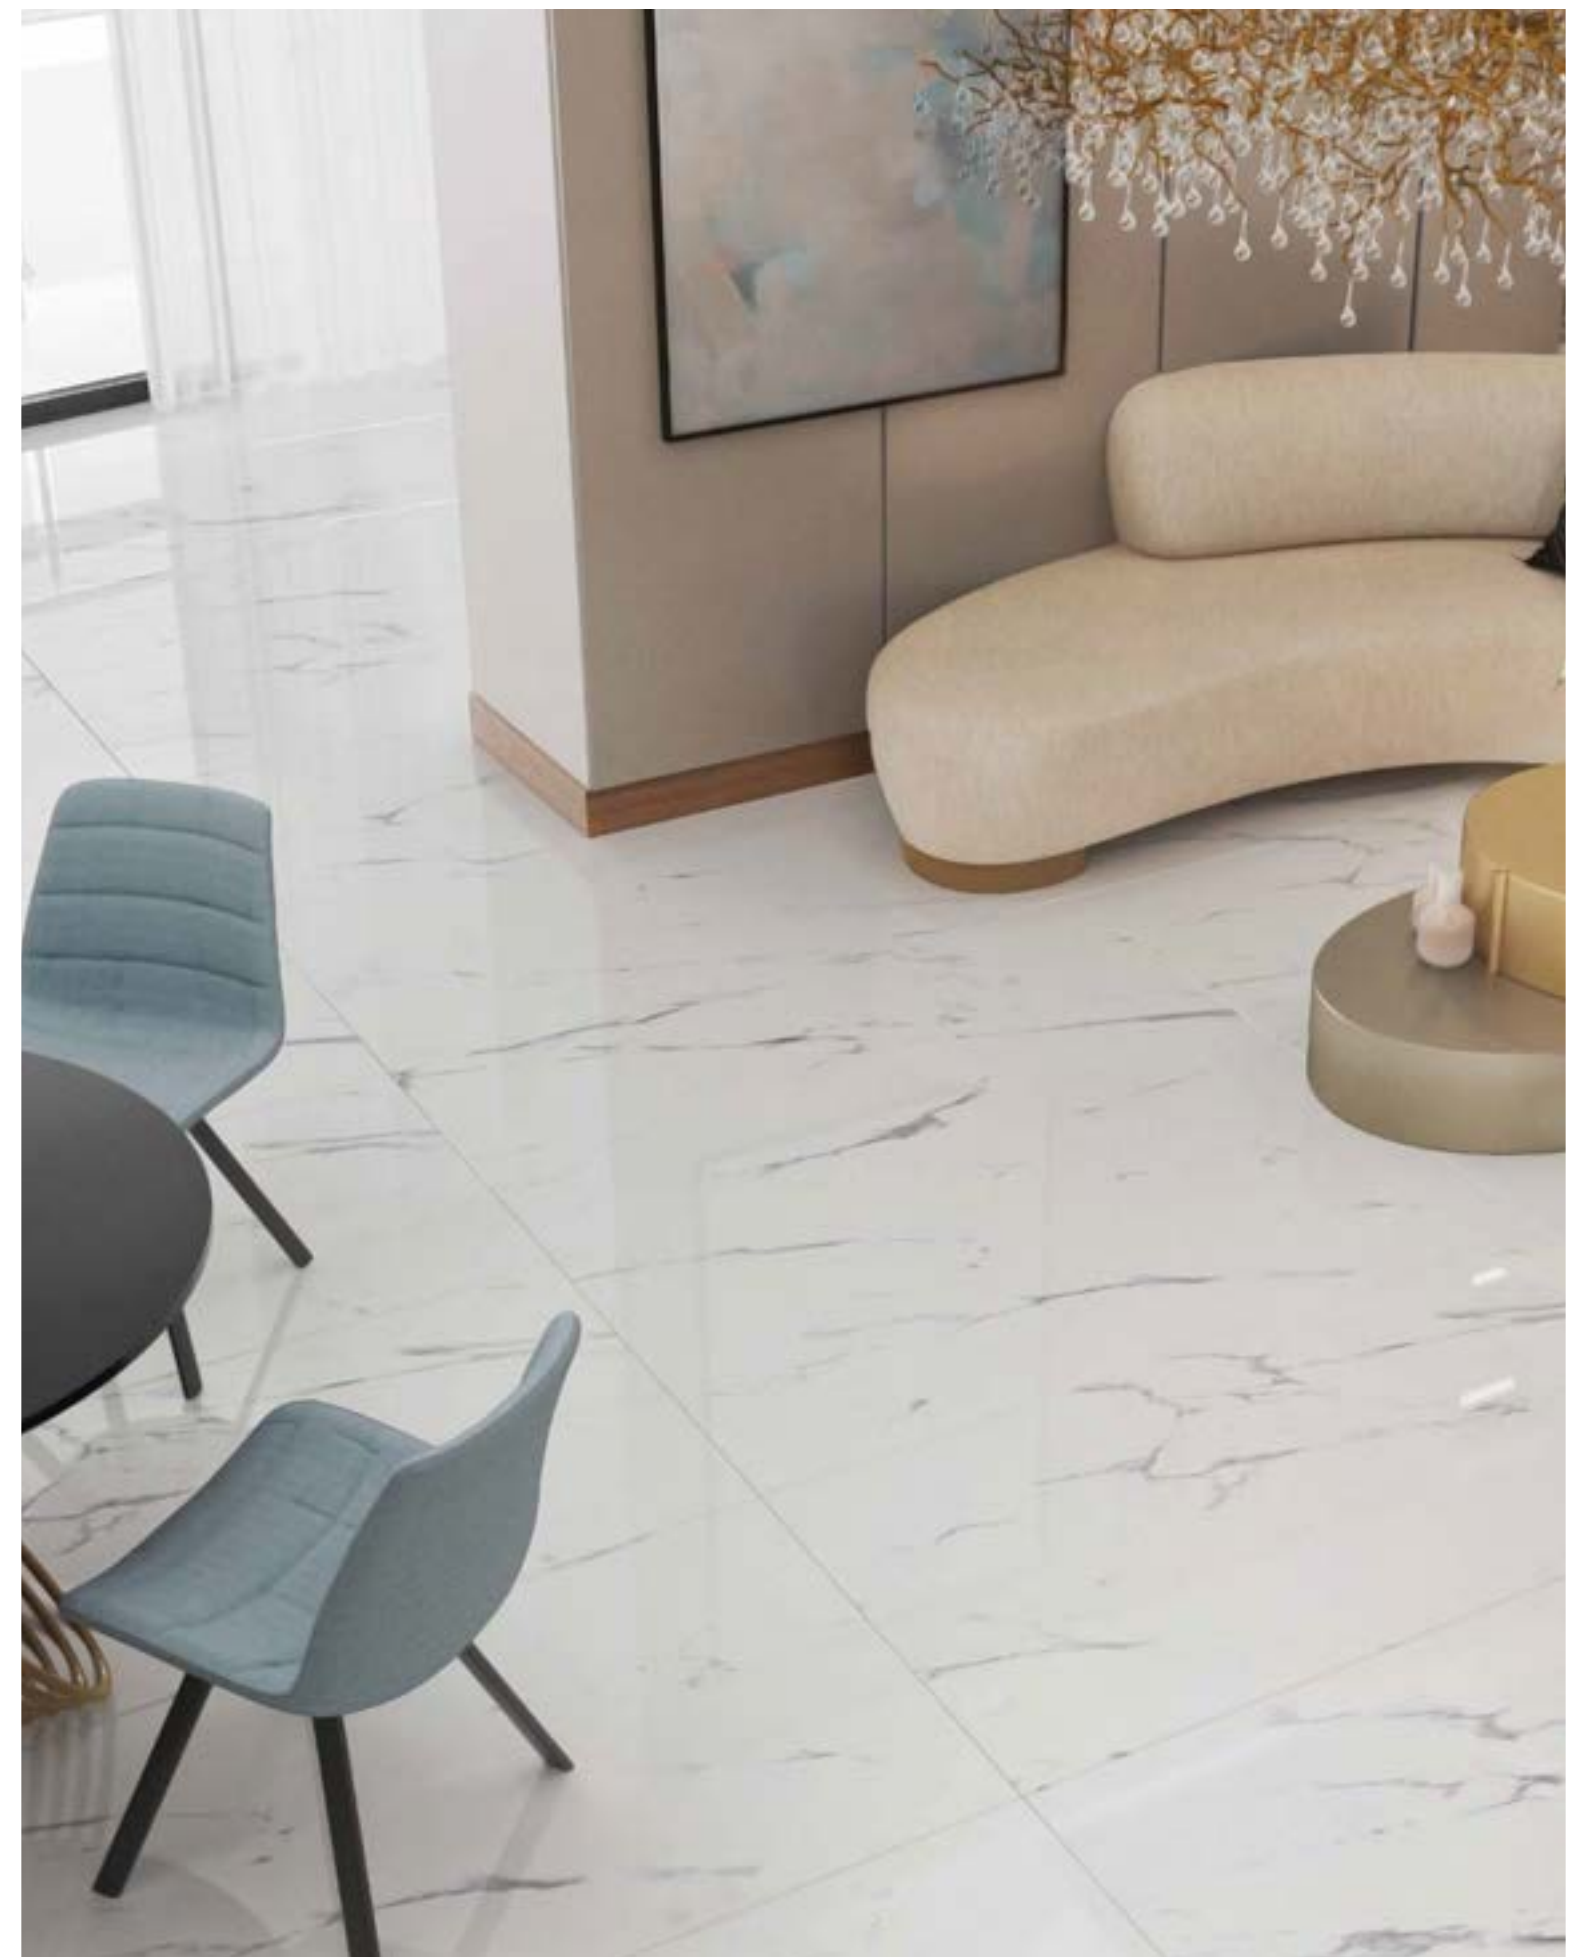

Statuario 60x120cm\_23,6"x47,2"

Blue

Green

Pink

Brown

Special Pieces

Net 7x7cm\_2,8"x2,8"

Net 5x5 cm\_2"x2"