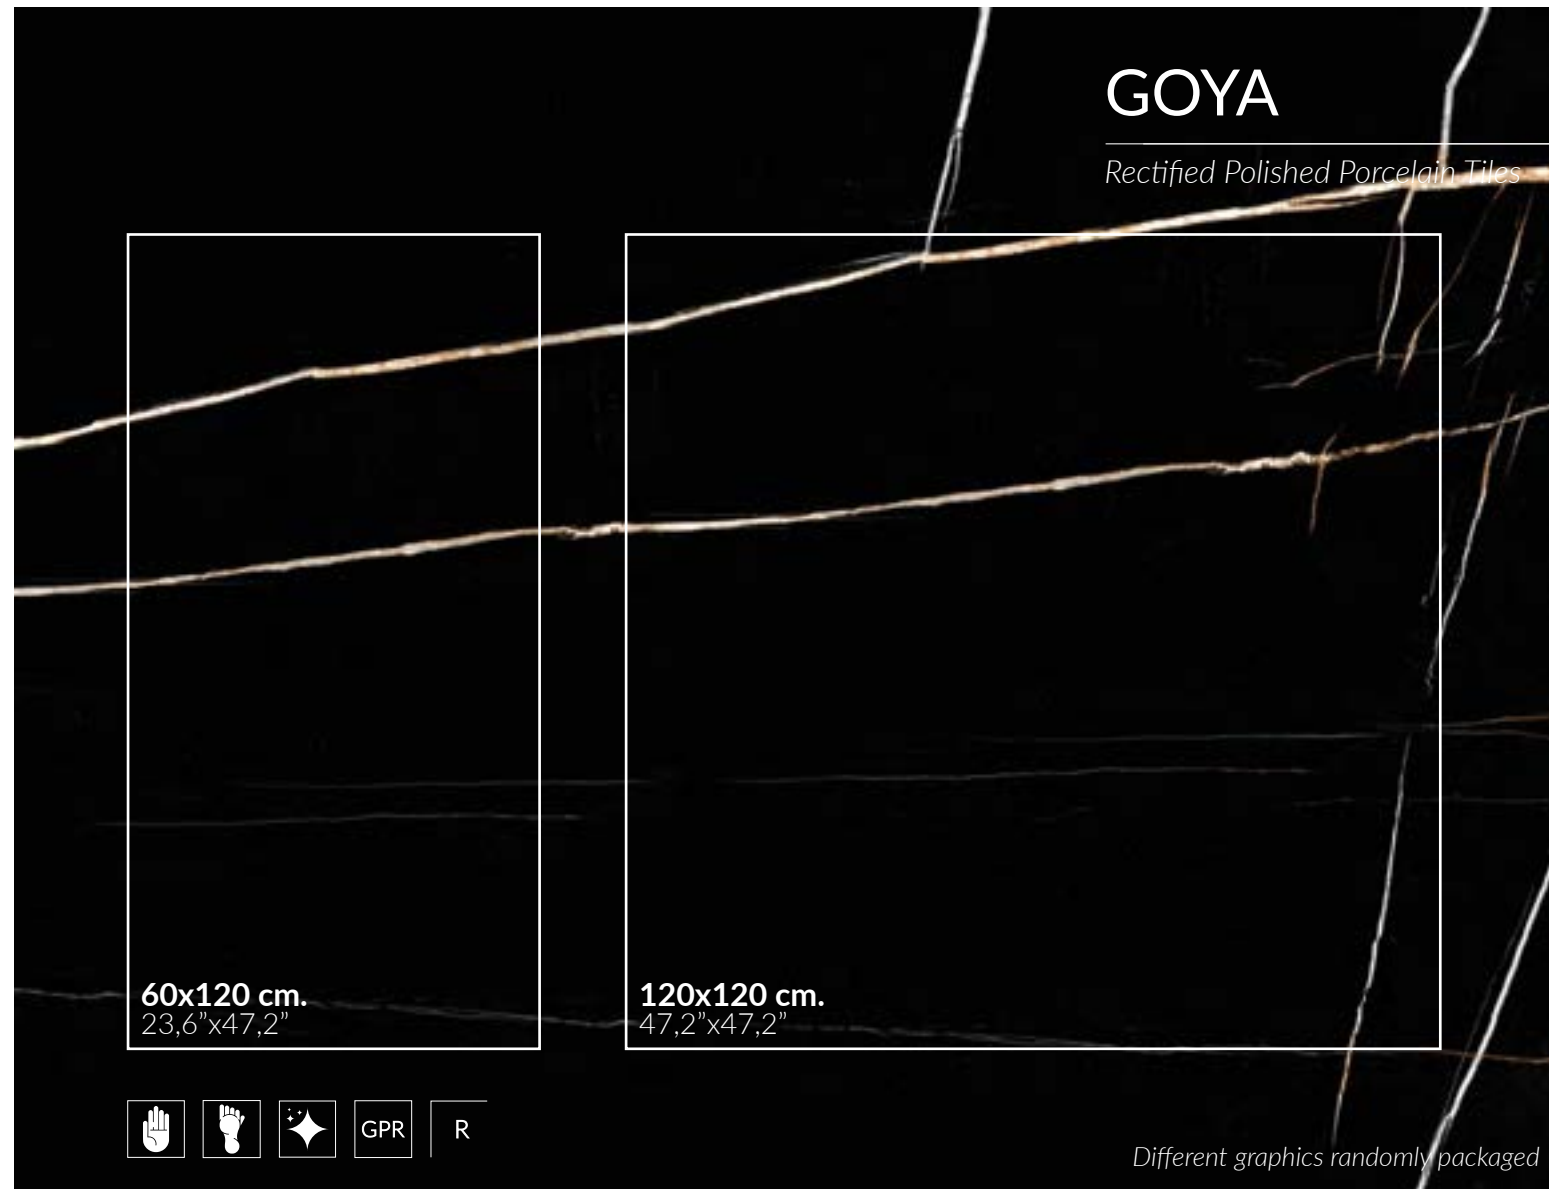

Special Pieces

Available Sizes	Pz/bx	Sqm/bx	Kg/bx	Bx/Pallet	Sqm/Pallet	Kg/Pallet	Thickness
60x120 cm_23,6"x47,2"	2pz	1,44	37,05	32bx	46,08	1.185	RT
120x120 cm_47,2"x47,2"	1pz	1,44	39,10	36bx	51,84	1.407	RT
Net 30x30 cm_11,8"x11,8"	11pz	1,00	23,12	42bx	42,00	990	RT
5x60 cm_2"x23,6"	24pz	0,72	18,21	64bx	46,08	1.160	RT