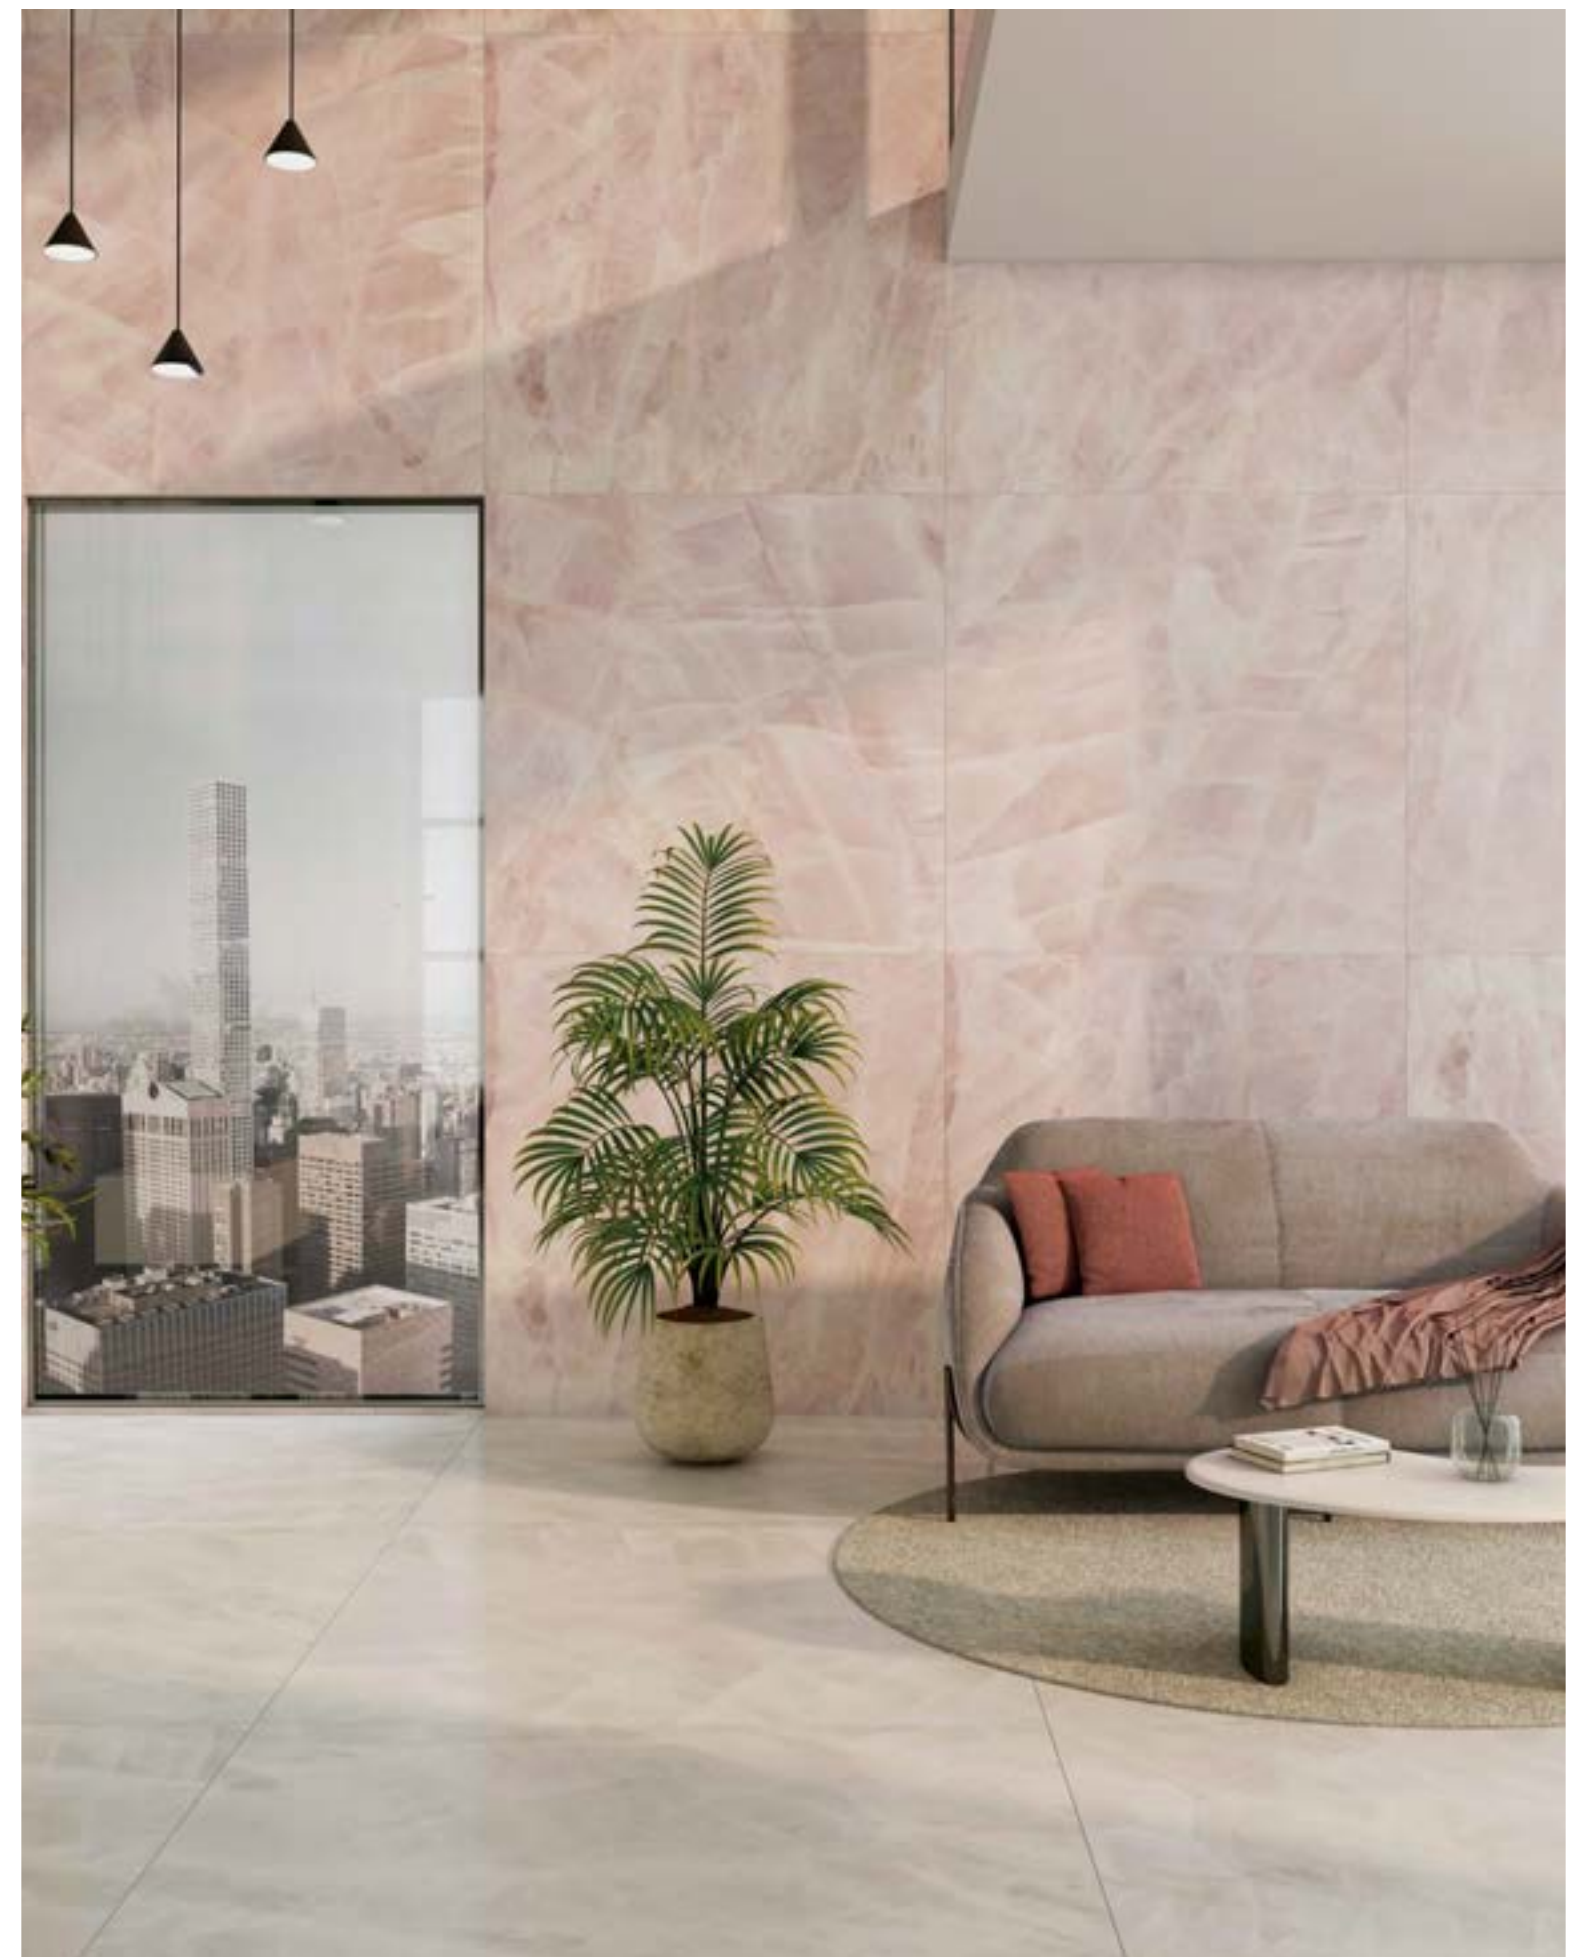

Palace Pink & Palace White 120x120cm_47,2"x47,2"