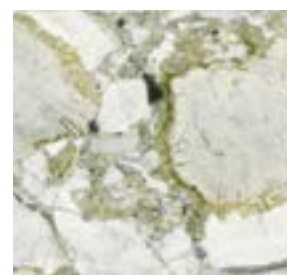

Green

Special Pieces

Available Sizes	Pz/bx	Sqm/bx	Kg/bx	Bx/Pallet	Sqm/Pallet	Kg/Pallet	Thickness
60x120 cm_23,6"x47,2"	2pz	1,44	37,05	32bx	46,08	1.185	RT
120x120 cm_47,2"x47,2"	1pz	1,44	39,10	36bx	51,84	1.407	RT
Net 30x30 cm_11,8"x11,8"	11pz	1,00	23,12	42bx	42,00	990	RT
5x60 cm_2"x23,6"	24pz	0,72	18,21	64bx	46,08	1.160	RT