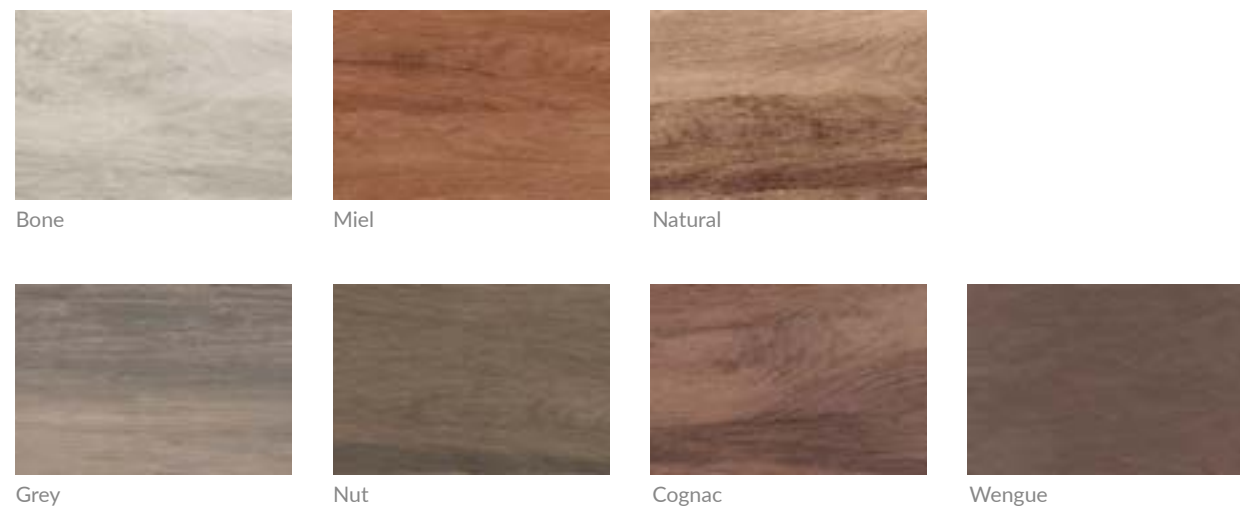

MONTBLANC

Rectified Porcelain Tiles

20x120 cm.
7,9"x47,2"

15x90 cm.
5,9"x35,4"

10x60 cm.
3,9"x23,6"

8x44,2 cm.
3,1"x17,4"

8x40 cm.
3,1"x15,7"

8x33 cm.
3,1"x13"

Different graphics randomly packaged

Also Available in 30x120 cm. 20mm Thickness

Available Sizes	Pz/bx	Sqm/bx	Kg/bx	Bx/Pallet	Sqm/Pallet	Kg/Pallet	Thickness
8x33 cm_3,1"x13"	48pz	1,26	19,09	48	60,48	916	RT
8x40 cm_3,1"x15,7"	30pz	0,96	17,50	65bx	62,40	1.087	RT
8x44,2 cm_3,1"x17,4"	24pz	0,85	15,80	64bx	54,40	1.011	RT
10x60 cm_3,9"x23,6"	17pz	1,02	21,70	56bx	57,12	1.215	RT
15x90 cm_5,9"x35,4"	8pz	1,08	22,80	50bx	64,80	1.397	RT
20x120 cm_7,9"x47,2"	6pz	1,44	37,47	44bx	64,80	1.397	RT
30x120 cm_11,8"x47,2"	2pz	0,72	37,16	30bx	21,60	1.114	20mm