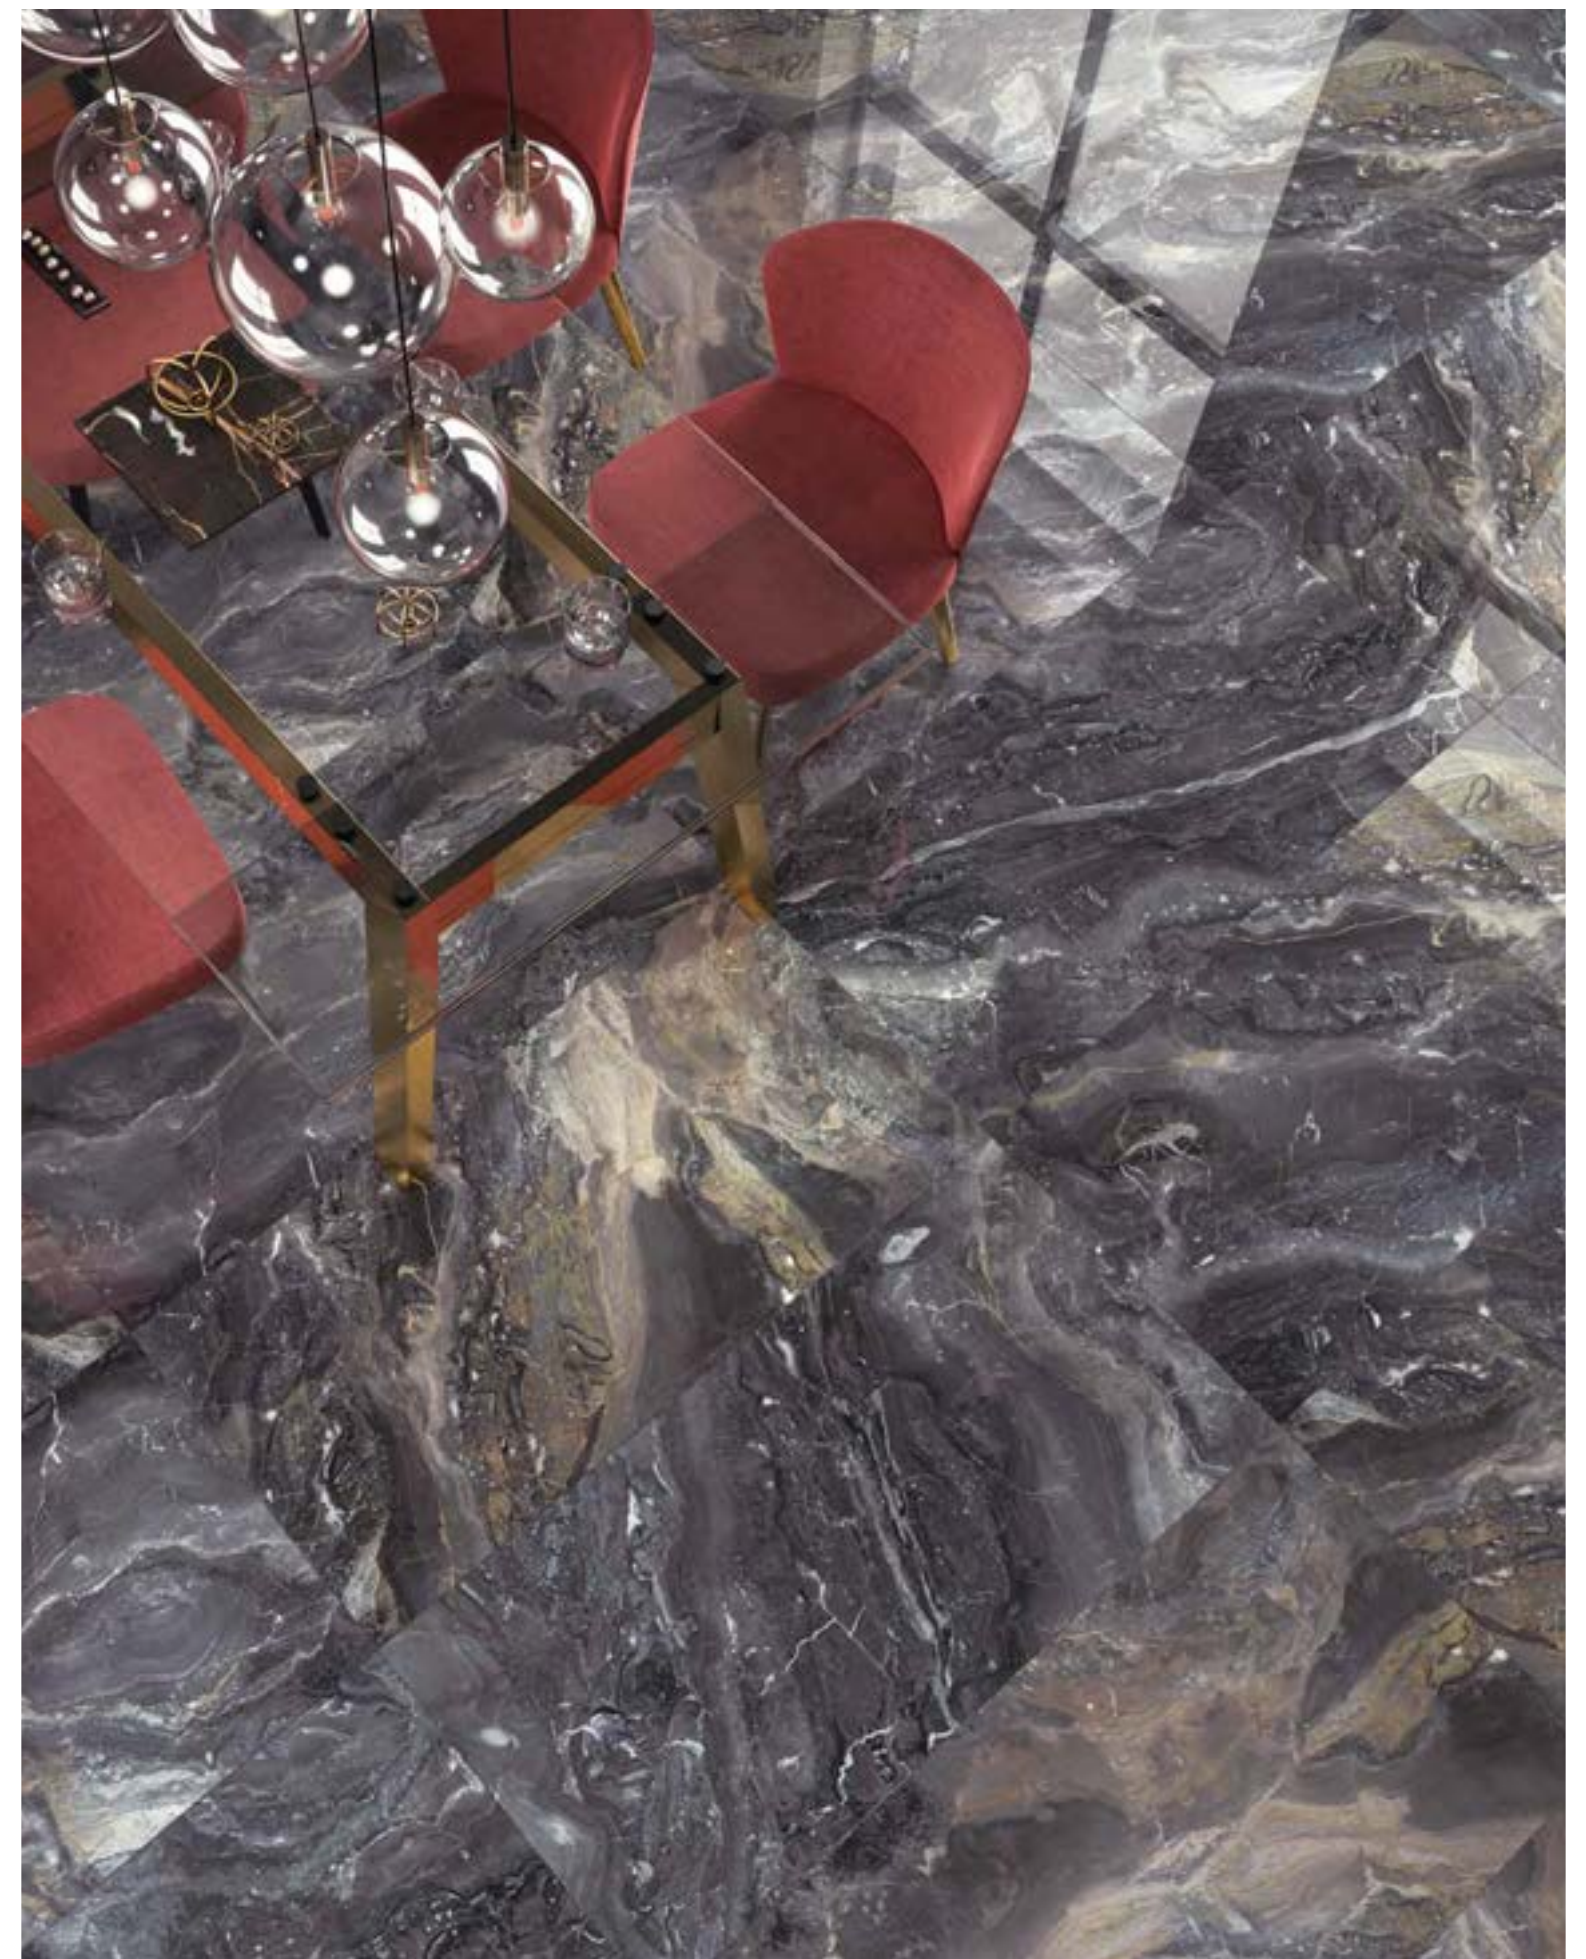

Hadar 60x120cm\_23,6"x47,2"

Cobalt

Ocean

Turquesa

Red

Special Pieces

Net 7x7cm\_2,8"x2,8"

Net 5x5 cm\_2"x2"