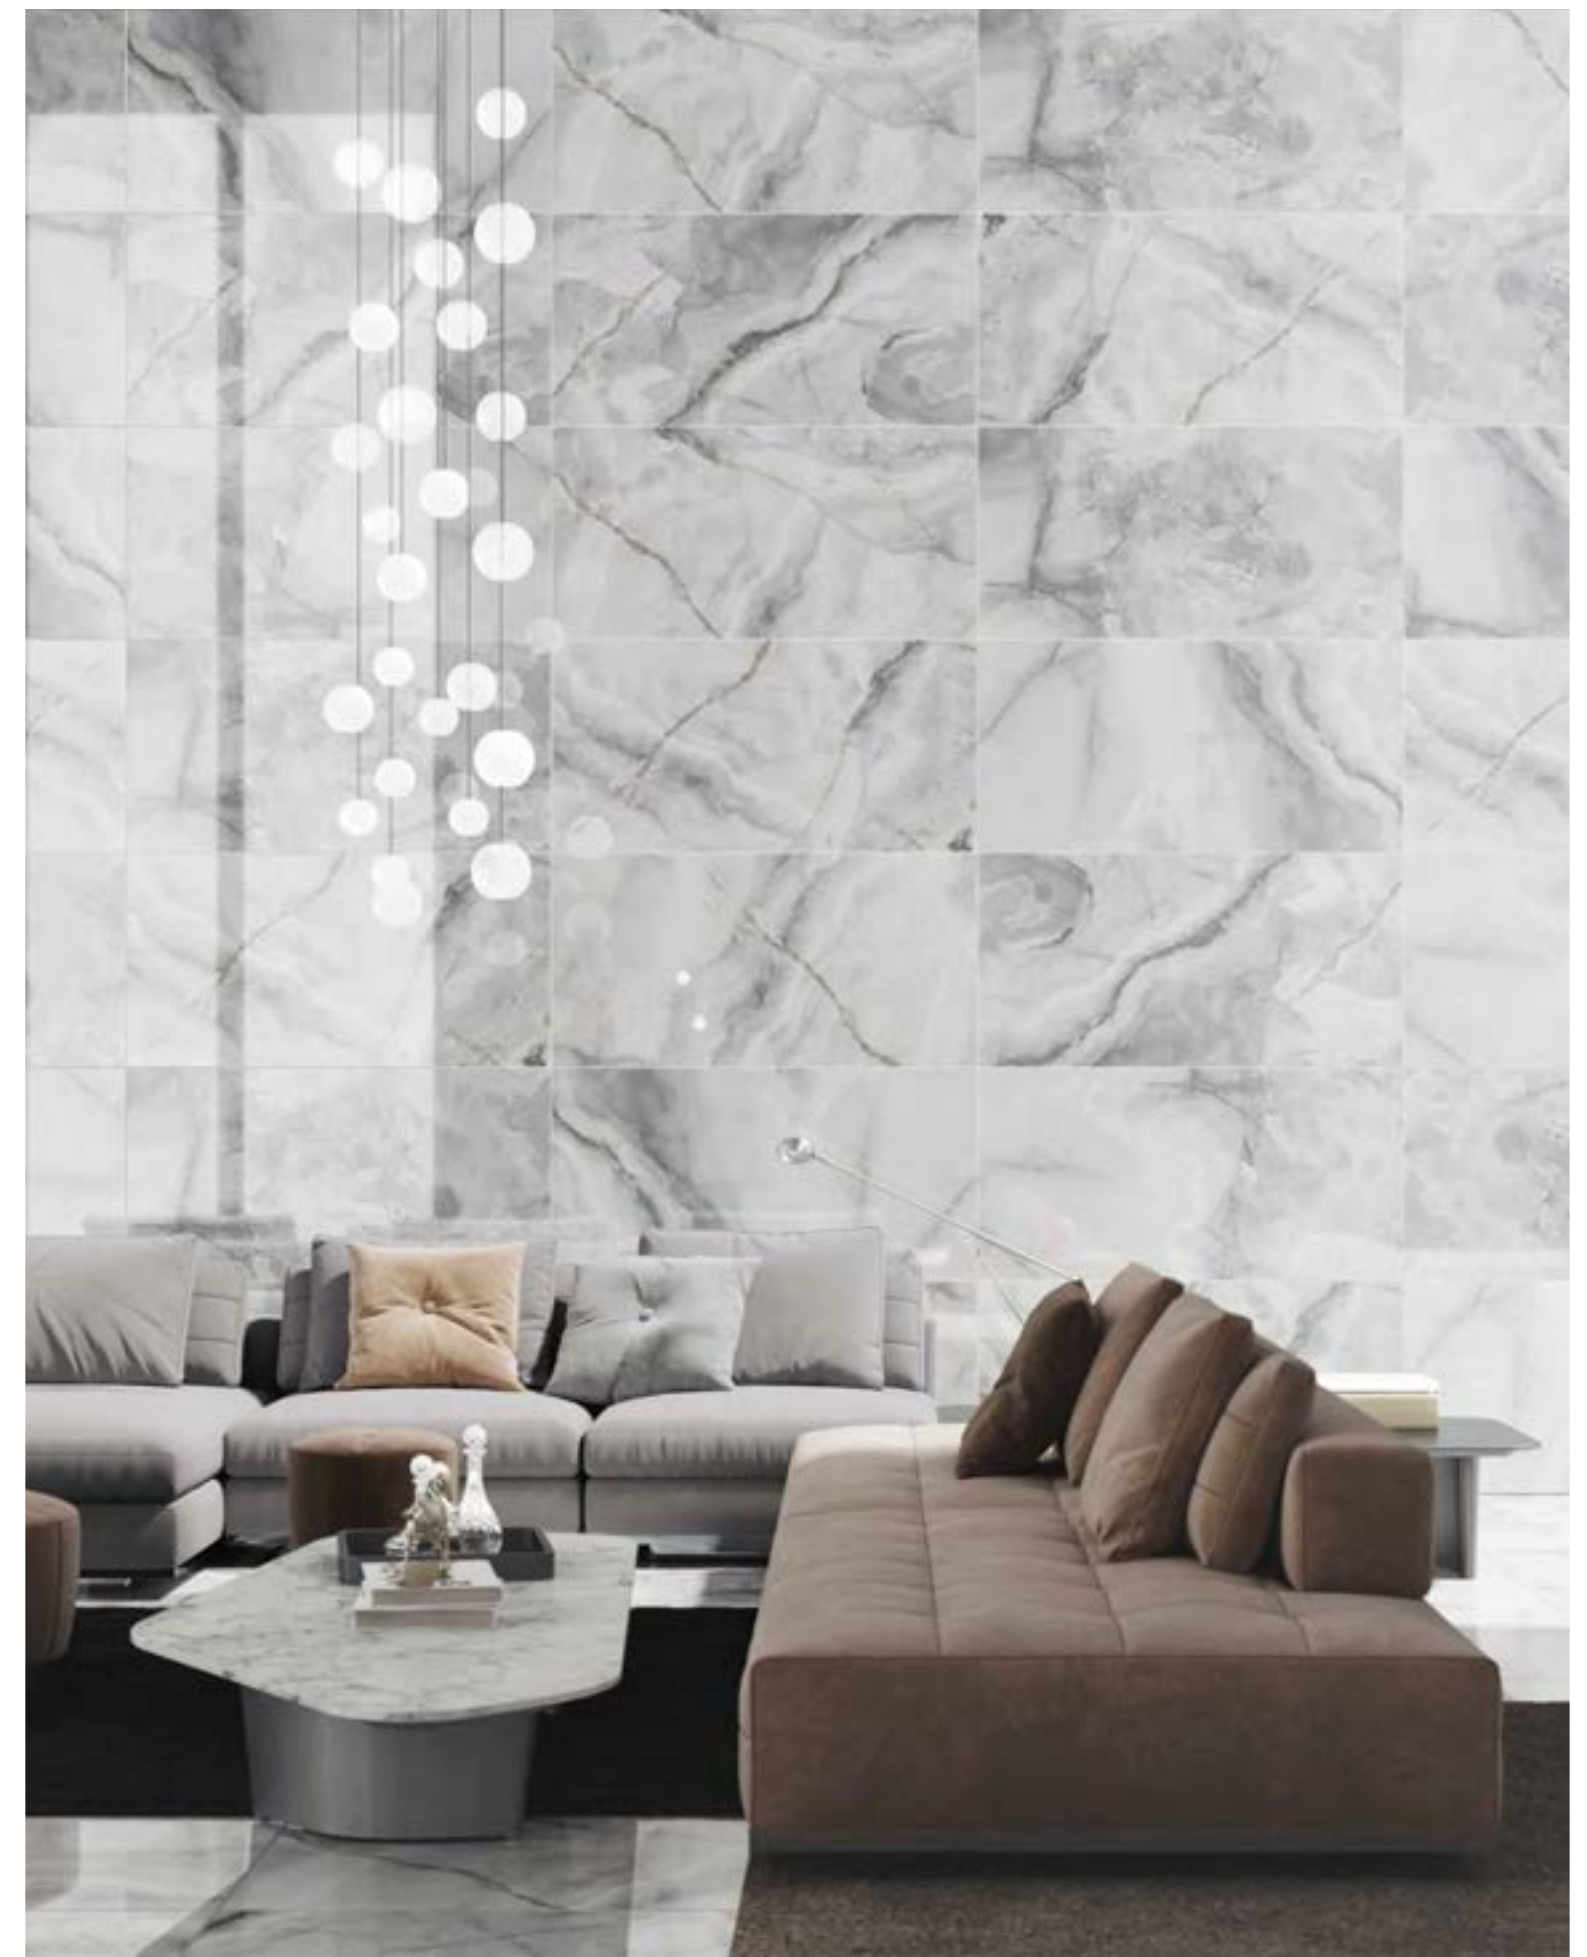

Eunoia Grey 60x120cm_23,6"x47,2"