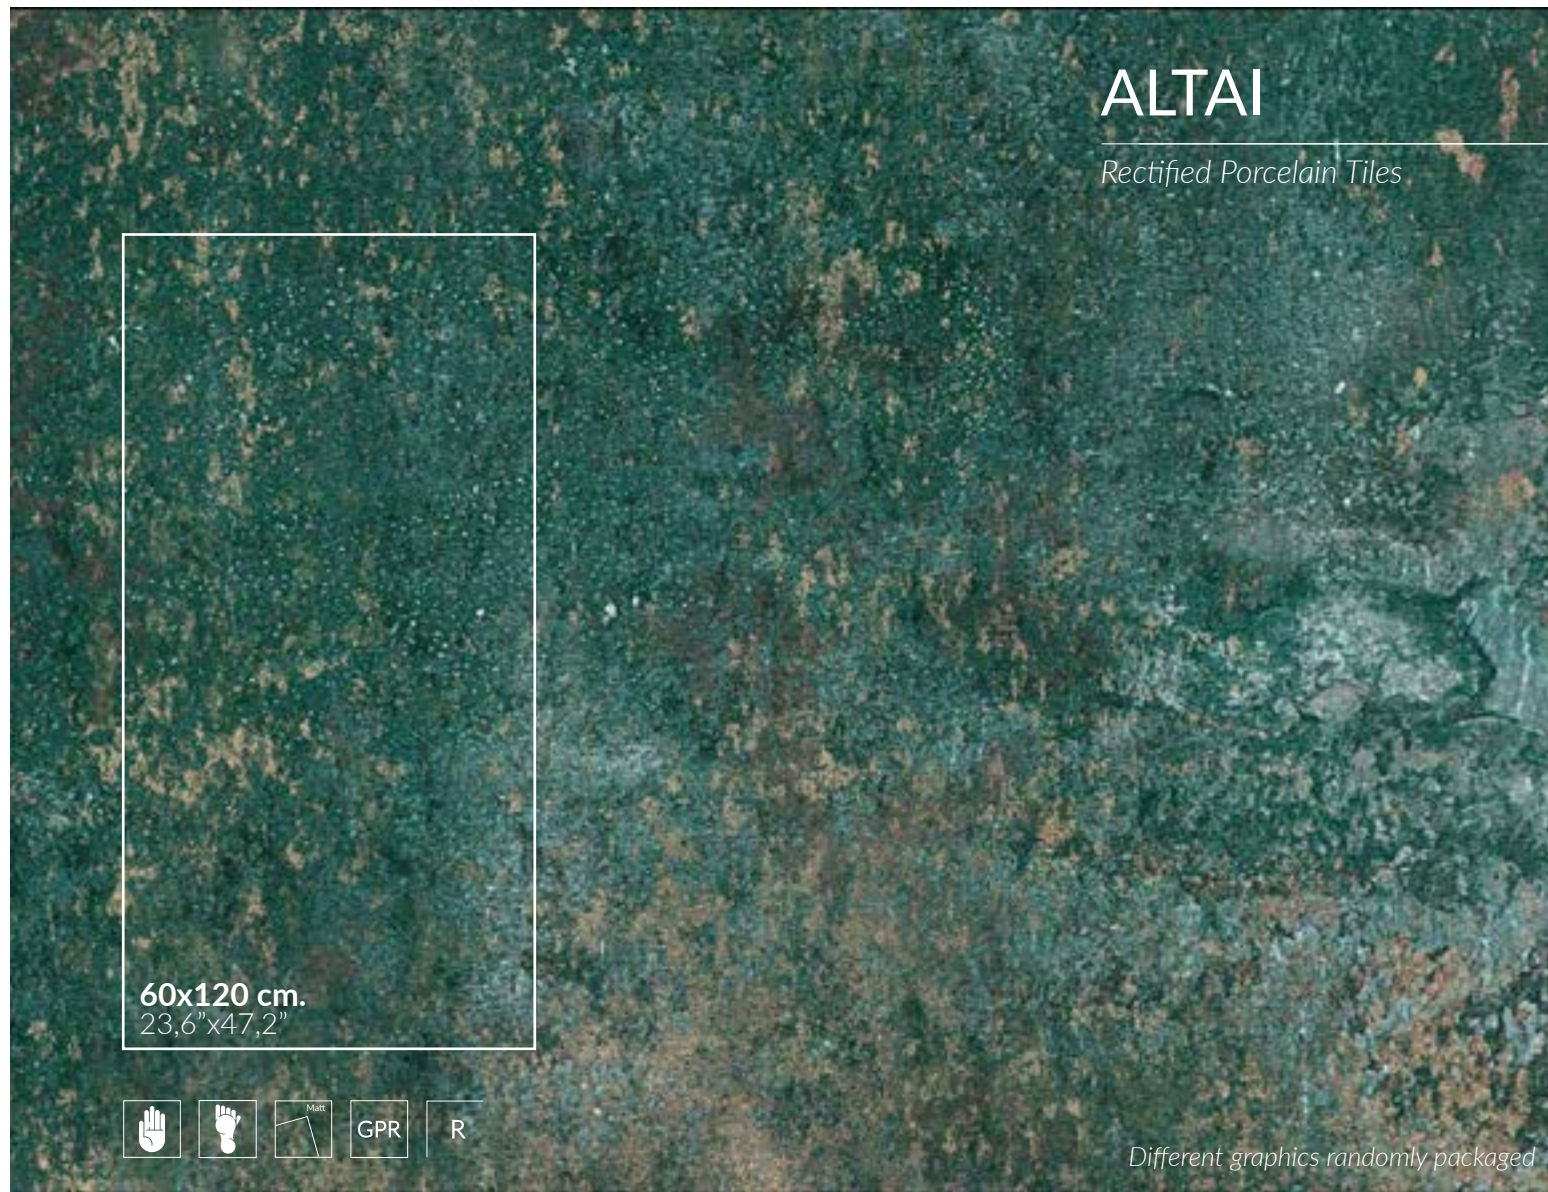

Altai 60x120cm._23,6"x47,2" & Pisano Beige 60x120cm._23,6"x47,2"

Available Sizes	Pz/bx	Sqm/bx	Kg/bx	Bx/Pallet	Sqm/Pallet	Kg/Pallet	Thickness
60x120 cm._23,6"x47,2"	2pz	1,44	37,05	32bx	46,08	1.185	RT