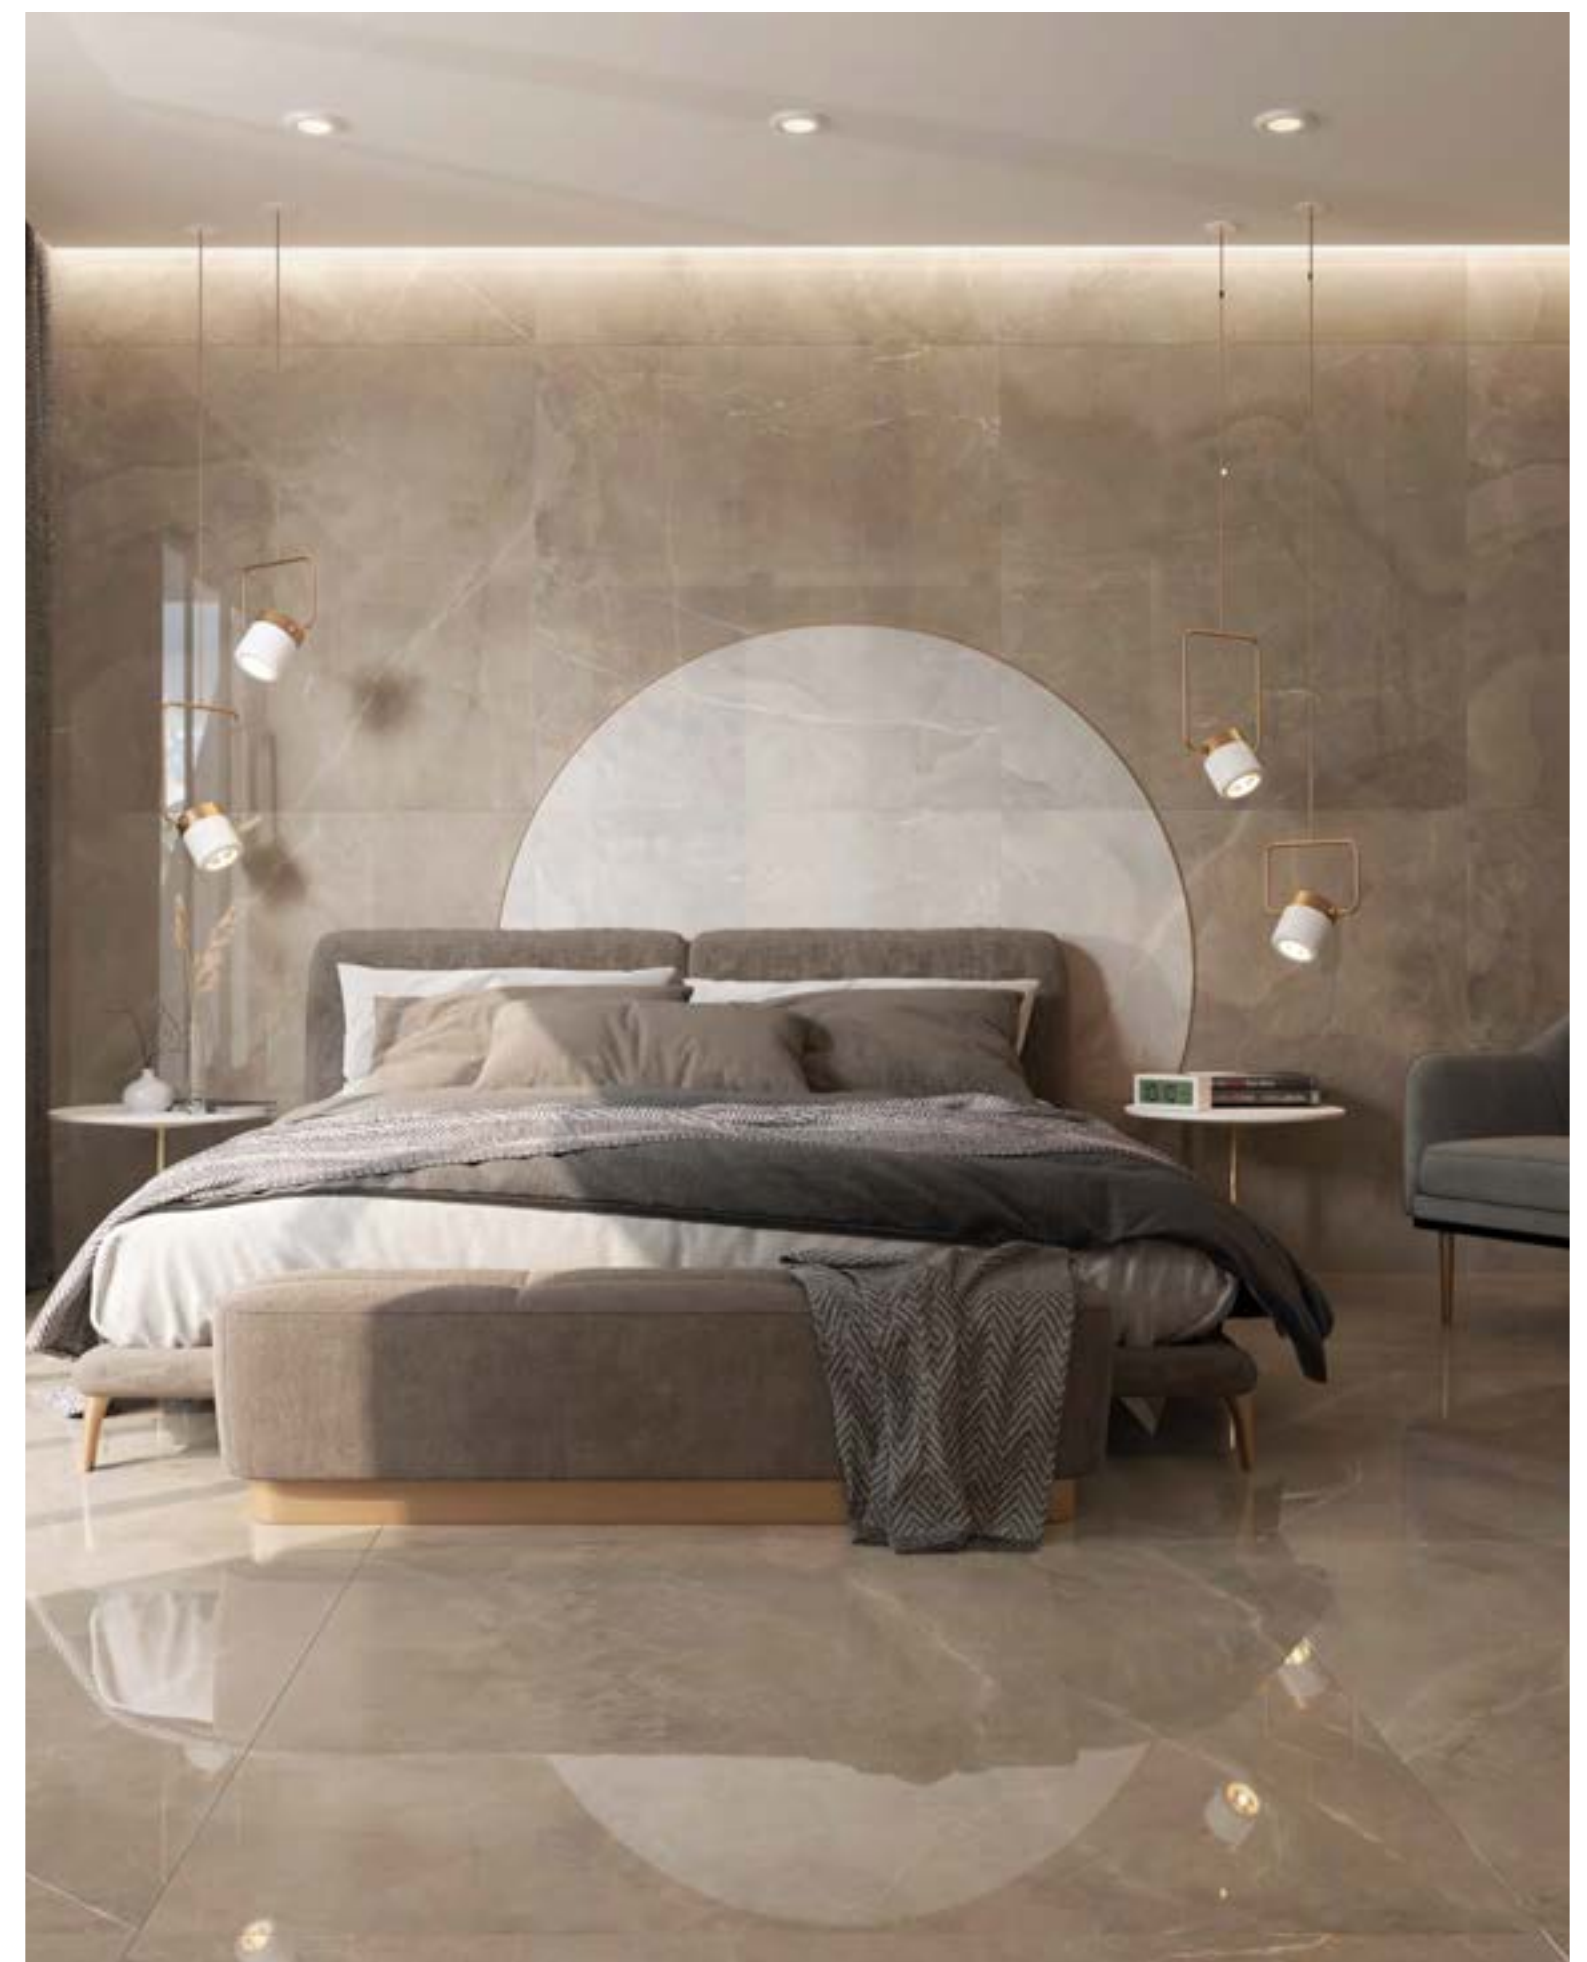

Akron Taupe 120x120cm_47,2"x47,2" & Akron Taupe & White 60x120cm_23,6"x47,2"